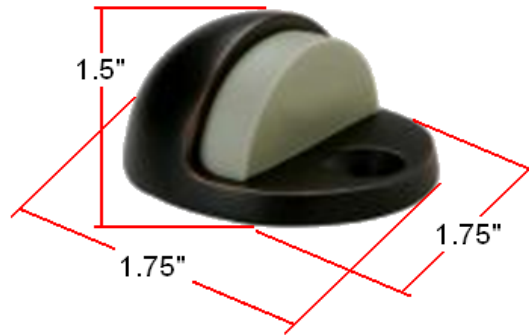

Door Hardware Dome Door Stop

Specifications

Material	Zinc alloy & rubber
Mounting Hardware	1 pc of steel screw 3/8"x1 3/16" 1 pc of 1 1/4" plug
Packaging	Poly bag

Dimensions

Warranty & Compliances

Warranty	Limited 1 year warranty
ANSI/BHMA	N/A

Order Codes

Box Pack

Polished Brass (US3)	204735
Satin Nickel (US15)	204743
Satin Brass	204750

Type:

Job:

Order Code:

Approvals:

Design House reserves the right to make changes in materials, specifications & models at any time. Design House also reserves the right to discontinue product without notice or obligation.