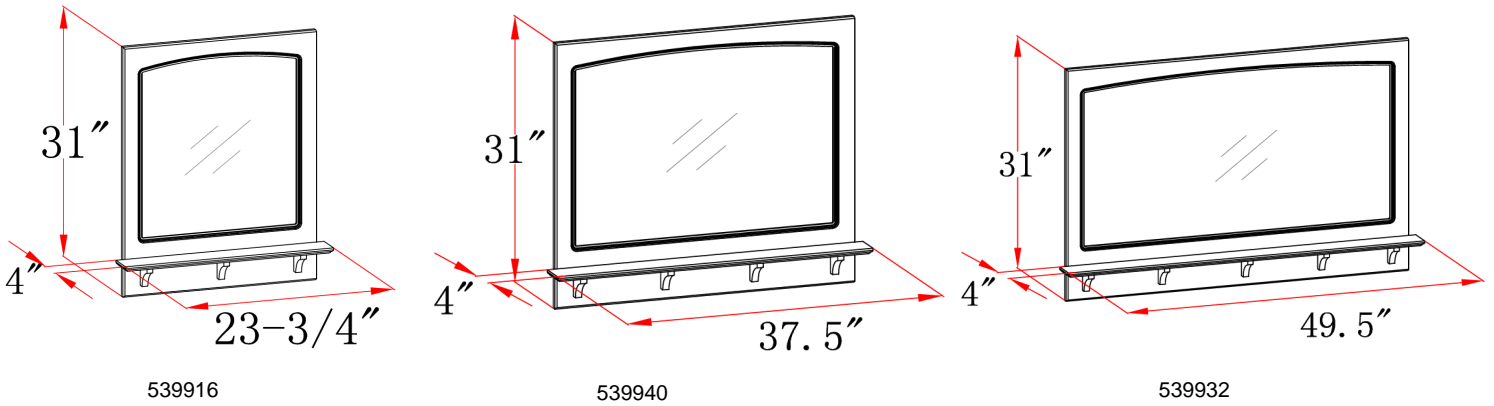

## Specifications

Fully assembled  
White gloss finish  
1 shelf

## Dimensions

## Order Codes & Finishes/Colors

23.75"w x 4"d x 31"h	539916
37.5"w x 4"d x 31"h	539940
49.5"w x 4"d x 31"h	539932

<b>Type:</b>
<b>Job:</b>
<b>Order Code:</b>
<b>Approvals:</b>

Design House reserves the right to make changes in materials, specifications & models at any time. Design House also reserves the right to discontinue product without notice or obligation.