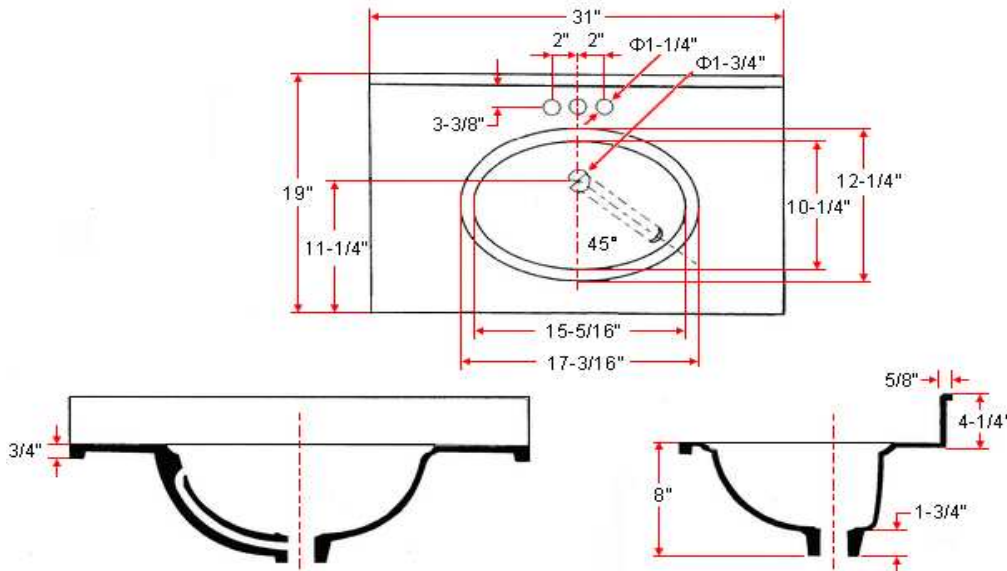

# 31" x 19" Oval Vanity Top

## Specifications

- Material Content:** Cultured Marble
- Back splash:** Integrated
- Color:** Sandstone / Solid White / White on White / White on Bone
- Faucet Holes:** 3 holes, 4" center mount

## Dimensions

## Order Codes & Finishes/Colors

	View Box	Sleeve Pack
Sandstone	551705	
Solid White	551333	552018
White on white	551069	552802
White on Bone	551119	552323

Type:  
Job:  
Order Code:  
Approvals:

Design House reserves the right to make changes in materials, specifications & models at any time. Design House also reserves the right to discontinue product without notice or obligation.