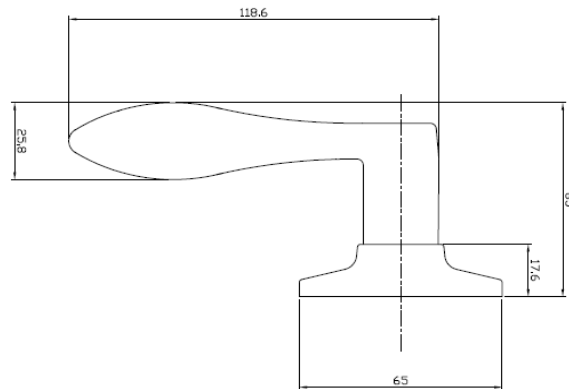

## Specifications

Latch Type	-
Door Prep	-
Backset	-
Door Thickness	-
Cylinder	-
Faceplate	-
Strike	-
Bolt	-
Door Handing	Handed. Left or Right hand available.
Keyway	-
Keyed Alike	-

## Dimensions

## Order Codes

<i>View Pack</i>	Right Hand	Left Hand
Polished Brass	727875	726976
Satin Nickel	727925	726984
Oil Rubbed Bronze	727974	726992

Type:
Job:
Order Code:
Approvals:

Design House reserves the right to make changes in materials, specifications & models at any time. Design House also reserves the right to discontinue product without notice or obligation.