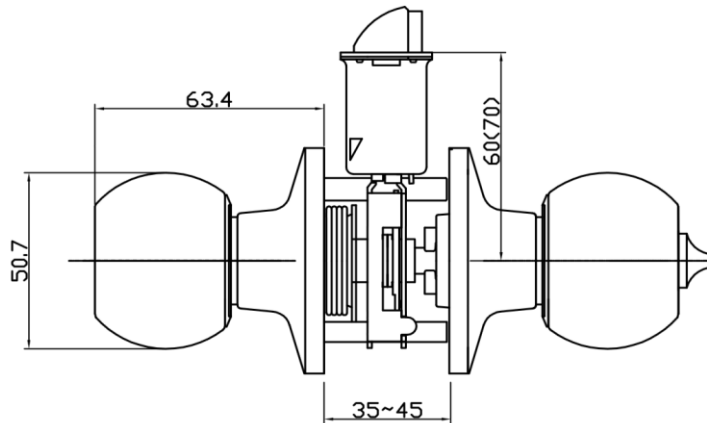

# BAY Privacy Knob

## Specifications

<b>Latch Type</b>	Universal 6-way latch
<b>Door Prep</b>	Cross bore 2-1/8" dia (54mm). Edge bore 1-1/16" dia (27mm)
<b>Backset</b>	Adjustable to 2-3/8" or 2-3/4"
<b>Door Thickness</b>	1-3/8" - 1-3/4" door standard
<b>Bolt</b>	Full 1/2" throw. Nickel plated.
<b>Faceplate</b>	1" x 2-1/4" radius corner. (Square and drive-in also included)
<b>Strike</b>	Standard radius corner . Other options available.
<b>Door Handing</b>	Non-handed. Reversible for Left or Right hand doors.

## Dimensions