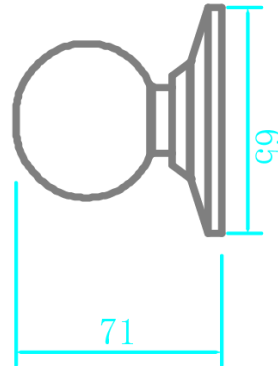

Dimensions

Warranty & Compliances

Warranty	Limited Lifetime Mechanical / 5 year Finish
ANSI/BHMA	ANSI Grade 3 certified
ADA	N/A
UL	N/A

Order Codes

View Pack

Polished Brass (US3)	727008
Satin Nickel (US15)	727107
Oil Rubbed Bronze (US10B)	727156

Type:
Job:
Order Code:
Approvals:

Design House reserves the right to make changes in materials, specifications & models at any time. Design House also reserves the right to discontinue product without notice or obligation.