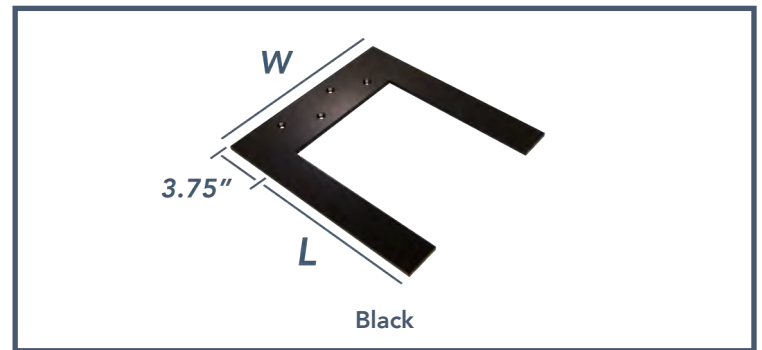

SKU	SIZE (L x W)	FINISH
39860	10"x12"	Black
39862	12"x12"	Black
39863	12"x12"	Stainless Steel
39864	14"x12"	Black

Material Thickness:

1/4" - 3/8"

Bracket Specifications:

Width: 12"

Height: 0.25" - 0.375"

Length: 10", 12", 14"

Mounting Plate: 12" x 3.25"

Hole Specifications:

4 - 0.25" Countersunk Holes for Flush Mount

Carry Capacity:

375 lbs each.

Recommended Installation Kit:

Countertop Bracket Fastener Kit (Countersunk Holes)

SKU: 39988