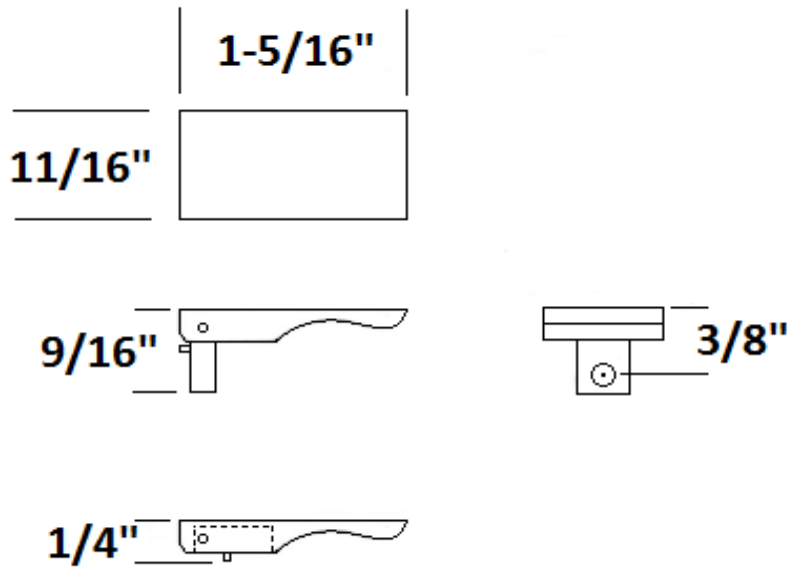

## Specifications

<b>Metal Material</b>	100% Zinc alloy
<b>Packaging</b>	Poly bag
<b>Mounting:</b>	96 MM
<b>Hardware:</b>	two 8-32 screws; included

## Dimensions