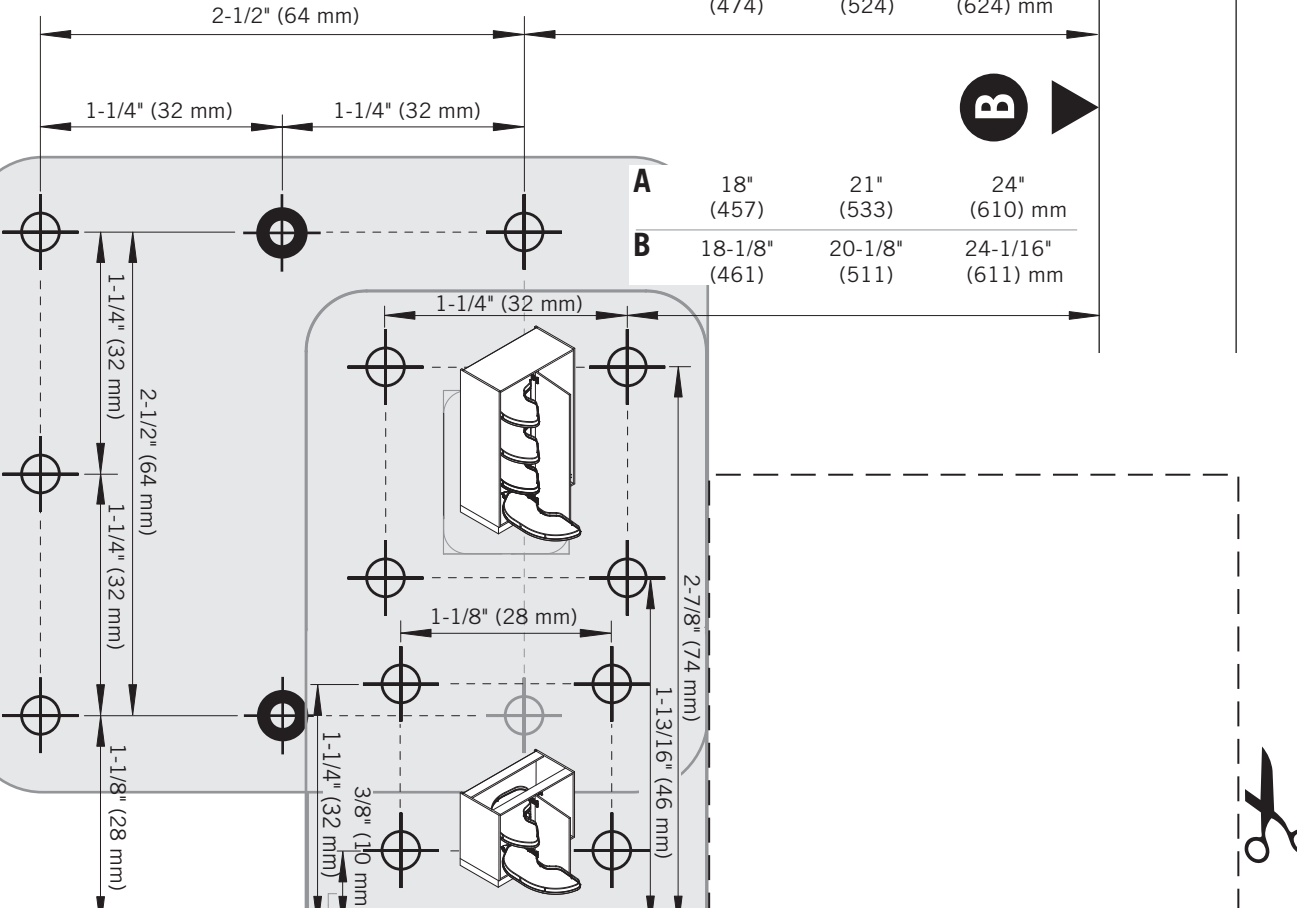

A	B min.	C
18" (457 mm)	35-7/16" (900 mm)	min. 16-3/16" (411 mm)
21" (533 mm)	39-3/8" (1000 mm)	min. 18-1/8" (461 mm)
24" (610 mm)	39-3/8" (1000 mm)	min. 22-1/8" (561 mm)

A	18" (457)	21" (533)	24" (610) mm
B	18-11/16" (474)	20-5/8" (524)	24-9/16" (624) mm

A	18" (457)	21" (533)	24" (610) mm
B	18-1/8" (461)	20-1/8" (511)	24-1/16" (611) mm

# VS CORNERSTONE® MAXX R