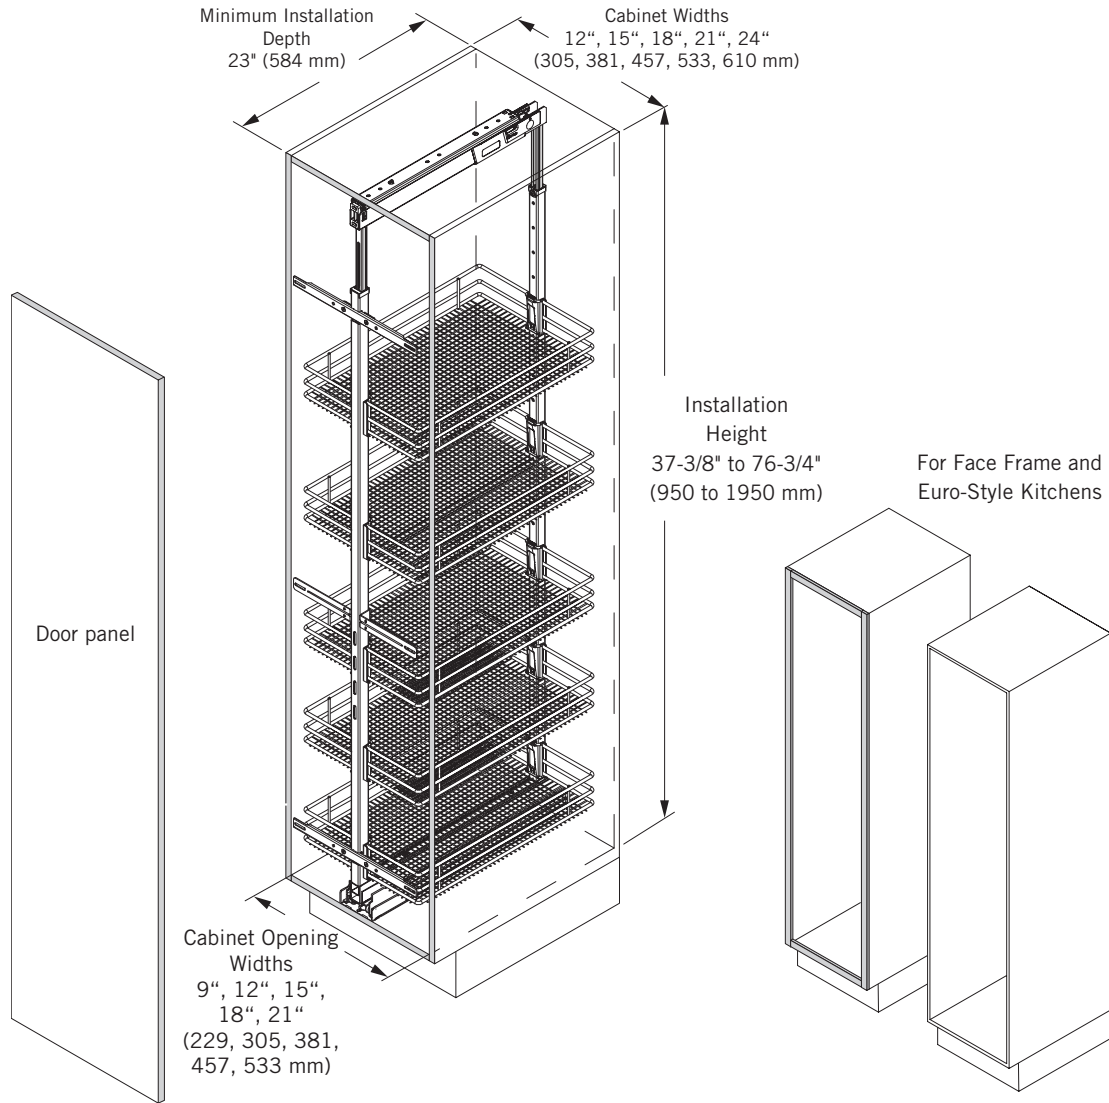

VS TAL[®] Pantry

**VAUTH
SAGEL**

heavy duty bottom runner for 256 lbs. (120 kg)
load capacity max. 35.2 lbs. (16 kg) per basket

1

A

1

Face Frame

Face Frame and Euro-Style

Euro-Style Frame

Please install top runner first.

These two positions for locator pins must be drilled!