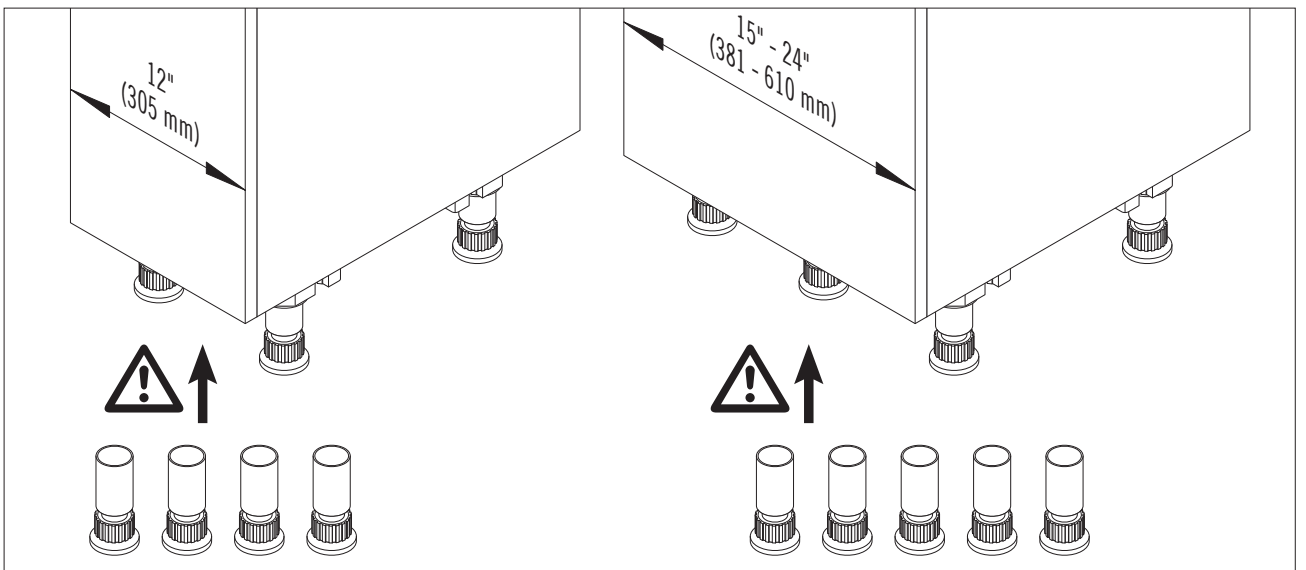

VS TAL[®] Pantry

**VAUTH
SAGEL**

heavy duty bottom runner for 256 lbs. (120 kg)
load capacity max. 35.2 lbs. (16 kg) per basket

1

A

1

Face Frame

Face Frame and Euro-Style

Euro-Style Frame

Please install top runner first.

These two positions for locator pins must be drilled!