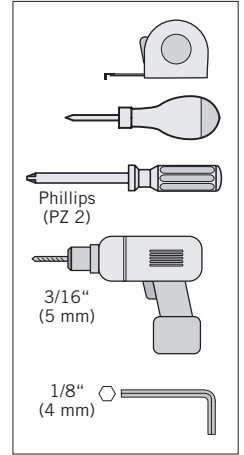

VS TAL[®] Pantry

**VAUTH
SAGEL**

heavy duty bottom runner for 256 lbs. (120 kg)
load capacity max. 35.2 lbs. (16 kg) per basket

1

A

1

Face Frame

Face Frame and Euro-Style

Euro-Style Frame

Please install top runner first.

These two positions for locator pins must be drilled!