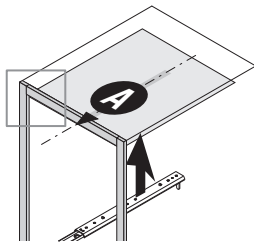

VS TAL[®] Pantry

**VAUTH
SAGEL**

heavy duty bottom runner for 256 lbs. (120 kg)
load capacity max. 35.2 lbs. (16 kg) per basket

1

A

1

Face Frame

Face Frame and Euro-Style

Euro-Style Frame

Please install top runner first.

These two positions for locator pins must be drilled!