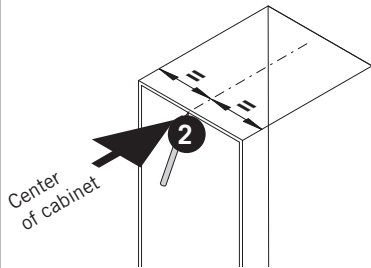

VS TAL[®] Pantry

**VAUTH
SAGEL**

heavy duty bottom runner for 256 lbs. (120 kg)
load capacity max. 35.2 lbs. (16 kg) per basket

1

A

1

Face Frame

Face Frame and Euro-Style

Euro-Style Frame

Please install top runner first.

These two positions for locator pins must be drilled!