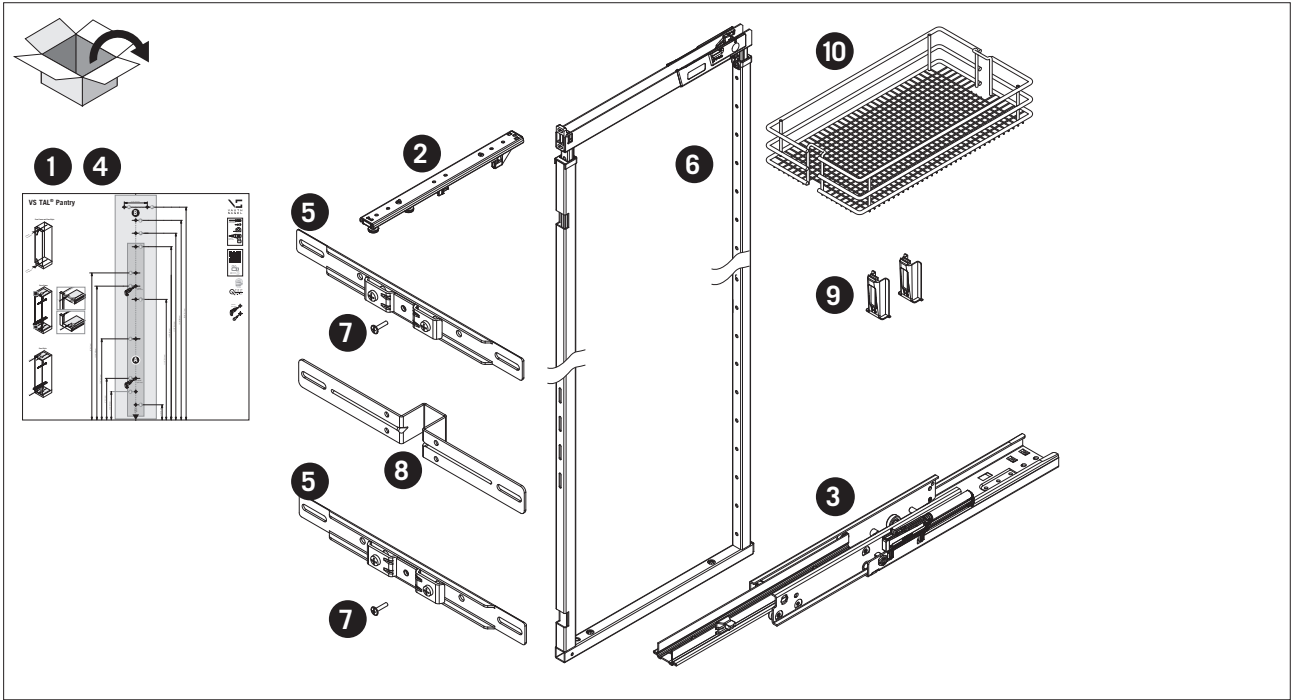

VS TAL[®] Pantry

**VAUTH
SAGEL**

heavy duty bottom runner for 256 lbs. (120 kg)
load capacity max. 35.2 lbs. (16 kg) per basket

1

A

1

Face Frame

Face Frame and Euro-Style

Euro-Style Frame

Please install top runner first.

These two positions for locator pins must be drilled!