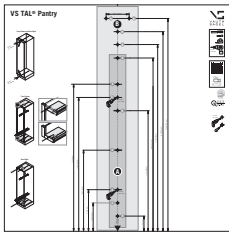

VS TAL[®] Pantry

**VAUTH
SAGEL**

heavy duty bottom runner for 256 lbs. (120 kg)
load capacity max. 35.2 lbs. (16 kg) per basket

1

A

1

Face Frame

Face Frame and Euro-Style

Euro-Style Frame

Please install top runner first.

These two positions for locator pins must be drilled!