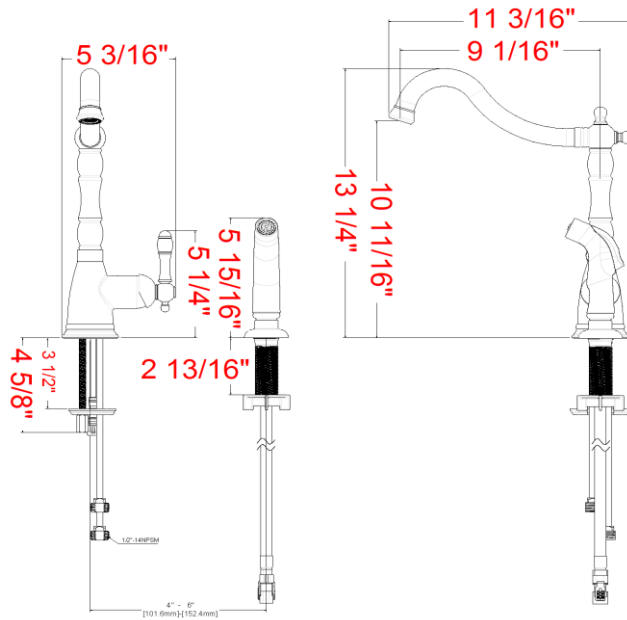

Dimensions

Warranty & Compliances

Warranty	Lifetime Limited Warranty, Lifetime Limited Finish Warranty
IAPMO/UPC	CUPC compliant
ASME	ASME A112.18.1/ CSA B125.1
NSF/ANSI	NSF/ANSI 61
Lead Free	Fed. Public Law 111-380 (1/2014)
ADA	Compliant

NSF / ANSI 61

Order Codes & Finishes/Colors

Oil Rubbed Bronze (US10B)	523217	
Satin Nickel (US15)	523225	

Type:

Job:

Order Code:

Approvals:

Design House reserves the right to make changes in materials, specifications & models at any time. Design House also reserves the right to discontinue product without notice or obligation.