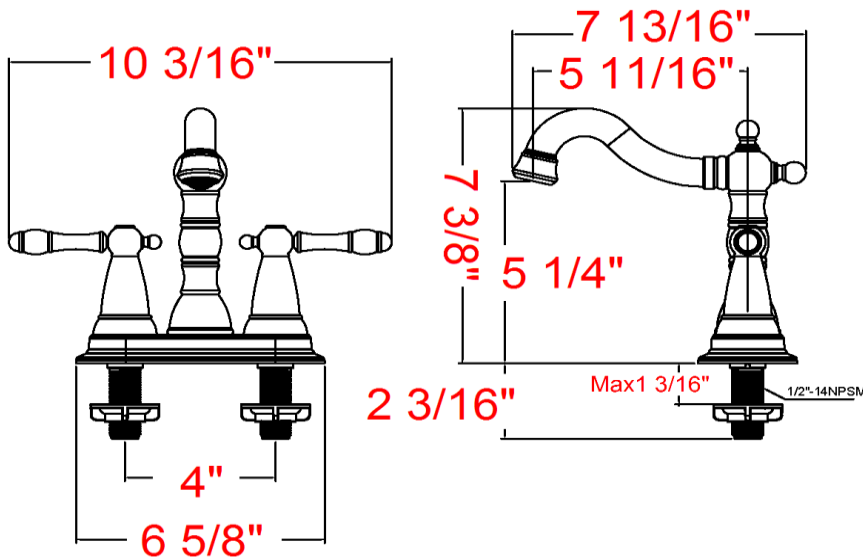

Dimensions

Warranty & Compliances

Warranty	Lifetime Limited Warranty, Lifetime Limited Finish Warranty
IAPMO/UPC	CUPC compliant
ASME	ASME A112.18.1/ CSA B125.1
NSF/ANSI	NSF/ANSI 61
Lead Free	Fed. P.L. 111-380 (1/2014)
WaterSense®	Compliance with EPA WaterSense® High Efficiency Lavatory Faucet Specification
ADA	Compliant

Order Codes & Finishes/Colors

Oil Rubbed Bronze (US10B)	523282	
Satin Nickel (US15)	523290	

Type:

Job:

Order Code:

Approvals:

Design House reserves the right to make changes in materials, specifications & models at any time. Design House also reserves the right to discontinue product without notice or obligation.