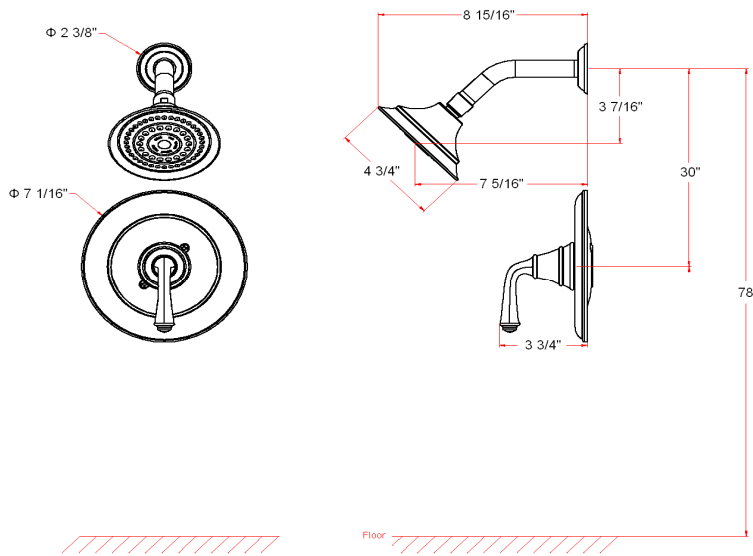

Eden Tub & Shower Faucet Without Spout

Specifications

Material Content	Brass valve body, ABS showerhead, SS shower arm, brass flange
Cartridge	Ceramic disc cartridge; Pressure Balanced
Lever Handle Operation	(1/4) quarter turn stop
Spout	N/a

Dimensions

Warranty & Compliances

Warranty	Lifetime Limited Warranty
IAPMO/UPC	UPC & cUPC Compliant
ASME	ASME A112.18.1-05
ANSI	Compliant
ADA	Compliant

Order Codes & Finishes/Colors

Polished Chrome (US26)	524678		
Oil Rubbed Bronze (US10B)	524694		