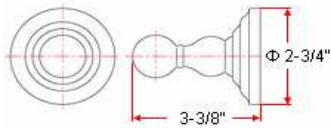

CALISTO Bath Accessories Collection

Specifications

Material Content zinc base & brass bar/brass ring/ plastic roll/steel holder
Installation hardware included

Dimensions

towel bar

towel ring

robe hook

toilet paper holder

euro tp holder

Warranty & Compliances

Warranty 1 Year Limited Warranty

Order Codes & Finishes/Colors

	30" towel bar	24" towel bar	18" towel bar	
Satin Nickel (US15)	538348	538330	538322	TRU MATCH
Oil Rubbed Bronze (US10B)	538413	538405	538397	TRU MATCH
Polished Chrome (US26)	538272	538264	538256	TRU MATCH
Antique Copper	537134	537126	537118	