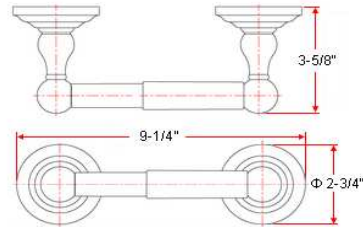

CALISTO Bath Accessories Collection

Specifications

Material Content zinc base & brass bar/brass ring/ plastic roll/steel holder
Installation hardware included

Dimensions

towel bar

towel ring

robe hook

toilet paper holder

euro tp holder

Warranty & Compliances

Warranty 1 Year Limited Warranty

Order Codes & Finishes/Colors

	30" towel bar	24" towel bar	18" towel bar	
Satin Nickel (US15)	538348	538330	538322	TRU MATCH
Oil Rubbed Bronze (US10B)	538413	538405	538397	TRU MATCH
Polished Chrome (US26)	538272	538264	538256	TRU MATCH
Antique Copper	537134	537126	537118	