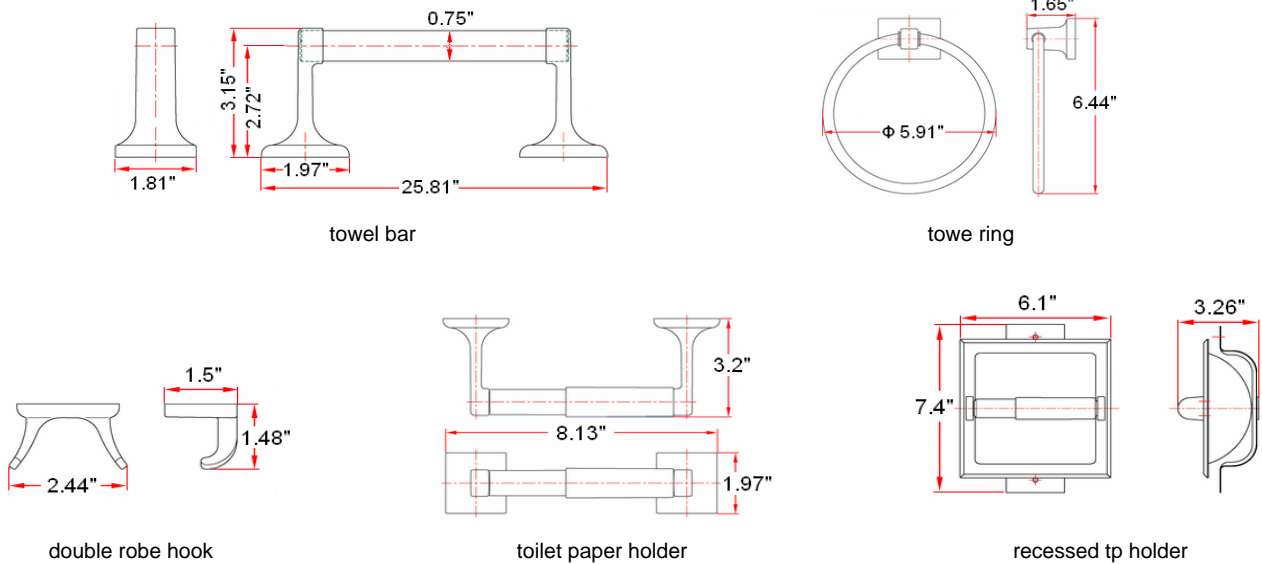

MILLBRIDGE Bath Accessories Collection

Specifications

Material Content zinc base & aluminum bar/aluminum ring/ plastic roll
Installation hardware included

Dimensions

Warranty & Compliances

Warranty 1 Year Limited Warranty

Order Codes & Finishes/Colors

	30" towel bar	24" towel bar	18" towel bar		Type:
Satin Nickel (US15)	539155	539148	539130	TRU MATCH	Job:
Oil Rubbed Bronze (US10B)	539221	539213	539205	TRU MATCH	Order Code:
Polished Chrome (US26)	533034	533026	533018	TRU MATCH	Approvals:
Polished Brass (US3)	533281	533273	533265	TRU MATCH	
	towel ring	double robe hook	toilet paper holder	recessed tp holder	
Satin Nickel (US15)	539163	539197	539171	539189	TRU MATCH
Oil Rubbed Bronze (US10B)	539239	539262	539247	539254	TRU MATCH
Polished Chrome (US26)	533091	533059	533042	533125	TRU MATCH
Polished Brass (US3)	533349	533307	533299	533372	TRU MATCH