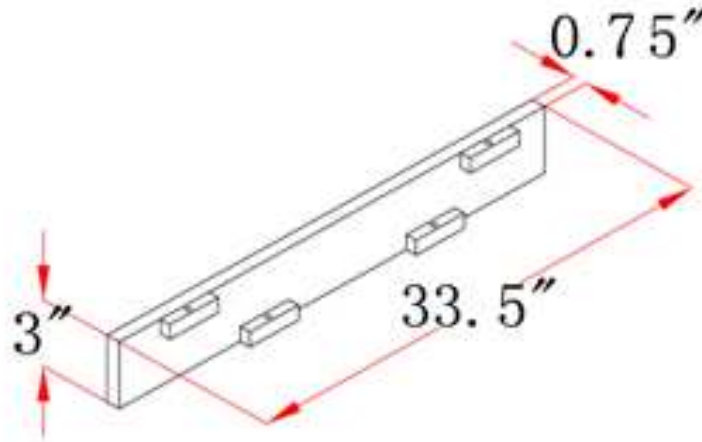

## Dimensions

## Order Codes & Finishes/Colors

**3"w x 0.75"d x 33.5"h** Fully Assembled 545046

Type:
Job:
Order Code:
Approvals:

Design House reserves the right to make changes in materials, specifications & models at any time. Design House also reserves the right to discontinue product without notice or obligation.