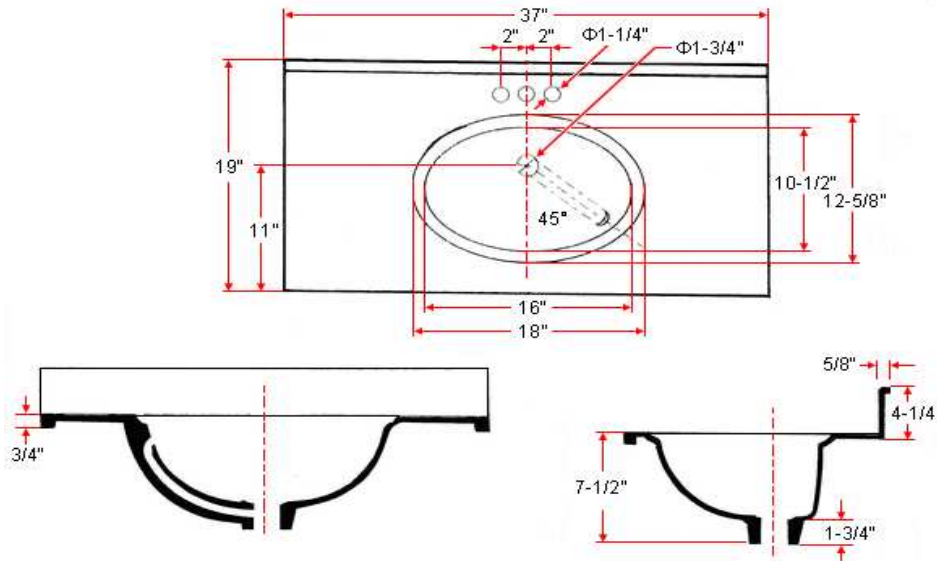

37" x 19" Oval Vanity Top

Specifications

- Material Content:** Cultured Marble
- Back splash:** Integrated
- Color:** Sandstone / Solid White / White on White / White on Bone
- Faucet Holes:** 3 holes, 4" center mount

Dimensions

Warranty & Compliances

- Warranty** 1 Year Limited Warranty
- UPC** Complaint
- CSA** Complaint
- ANSI** ANSI Z124.3 complaint

Order Codes & Finishes/Colors

	View Box	Sleeve Pack
Sandstone	551713	
Solid White	551341	550442
White on white	551077	552067
White on Bone	551127	552281