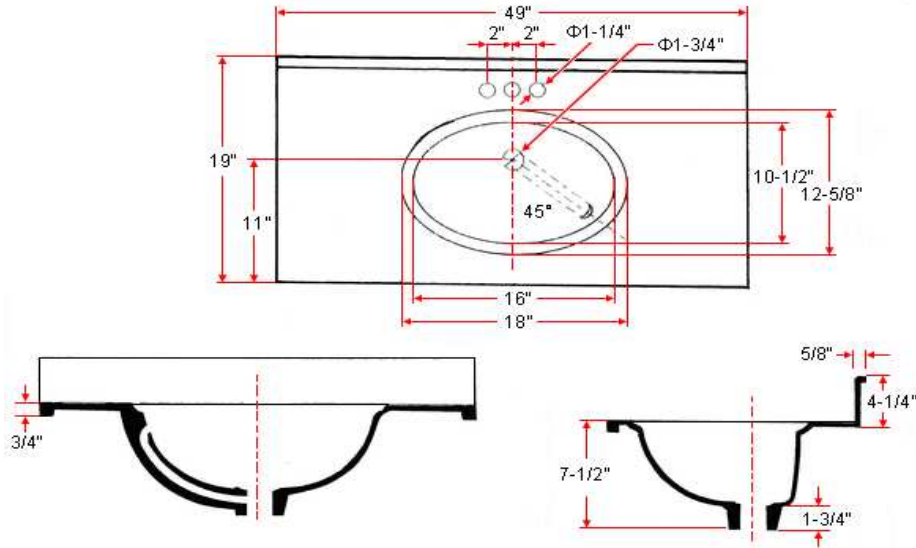

49" x 19" Oval Vanity Top

Specifications

- Material Content:** Cultured Marble
- Back splash:** Integrated
- Color:** Sandstone / Solid White / White on White / White on Bone
- Faucet Holes:** 3 holes, 4" center mount

Dimensions

Warranty & Compliances

- Warranty:** 1 Year Limited Warranty
- UPC:** Complaint
- CSA:** Complaint
- ANSI:** ANSI Z124.3 complaint

Order Codes & Finishes/Colors

	View Box	Sleeve Pack
Sandstone	551721	
Solid White	551358	552059
White on white	551085	550319
White on Bone	551135	552265