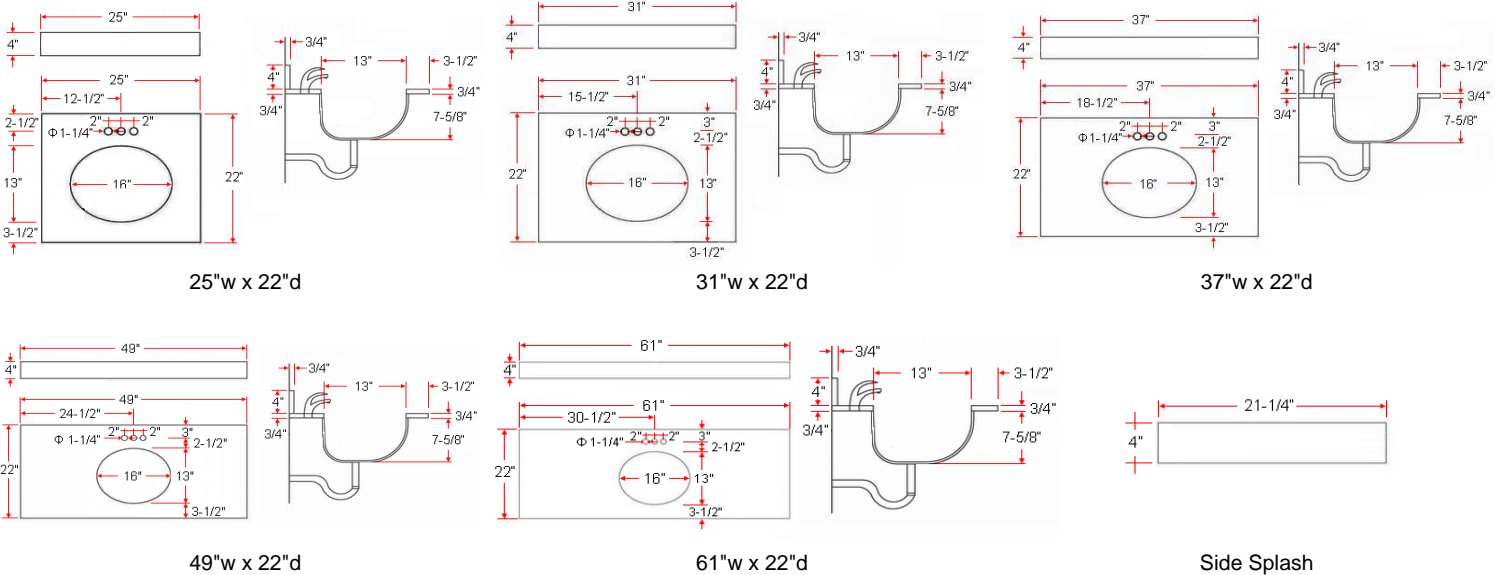

Golden Sand Granite Vanity Top

Specifications

- Material Content:** Granite and vitreous china bowl
- Back splash:** included
- Granite Color:** Golden Sand
- Faucet Holes:** Pre-drilled 4" center mount
- Accessory:** Side splash

Dimensions

Warranty & Compliances

- Warranty:** 1 Year Limited Warranty
- UPC:** Bowl is compliant

Order Codes & Finishes/Colors

- 25" w x 22" d:** 552463
- 31" w x 22" d:** 552471
- 37" w x 22" d:** 552489
- 49" w x 22" d:** 552497
- 61" w x 22" d:** 552505

- Side Splash:** 552513

Type:
Job:
Order Code:
Approvals:

Design House reserves the right to make changes in materials, specifications & models at any time. Design House also reserves the right to discontinue product without notice or obligation.