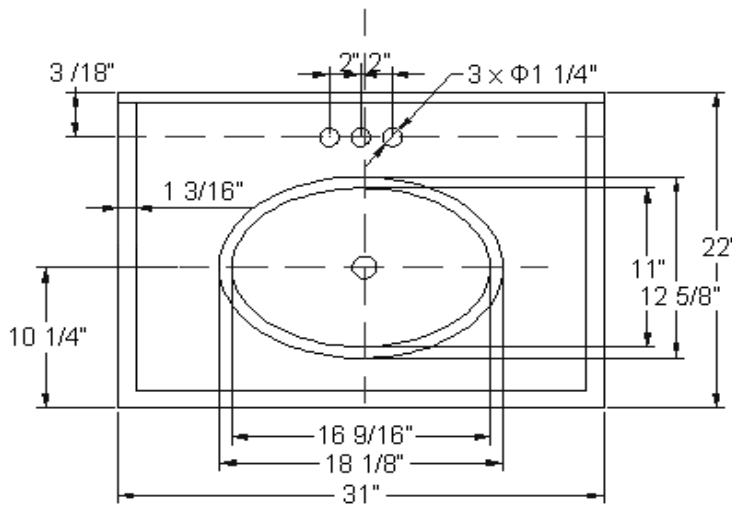

31" x 22" Solid Surface Vanity Top (Aurora)

Specifications

Material Content:	Solid Surface & Vitreous China Bowl
Back splash:	2" Integrated
Color:	Aurora
Faucet Holes:	3 holes, 4" center mount
Accessory:	Side Splash sold separately P# 553230

Dimensions

Warranty & Compliances

Warranty	5 Year Limited Warranty
cUPC	Complaint
CSA	Complaint
ANSI	ANSI Z124.3 complaint

Order Codes & Finishes/Colors

View Box	
Aurora 31" x 22"	553172

Type:
Job:
Order Code:
Approvals: