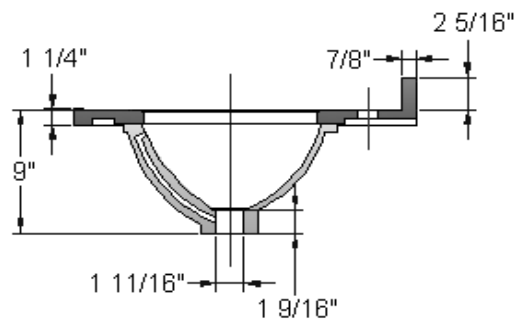

31" x 22" Solid Surface Vanity Top (Aurora)

Specifications

Material Content:	Solid Surface & Vitreous China Bowl
Back splash:	2" Integrated
Color:	Aurora
Faucet Holes:	3 holes, 4" center mount
Accessory:	Side Splash sold separately P# 553230

Dimensions

Warranty & Compliances

Warranty	5 Year Limited Warranty
cUPC	Complaint
CSA	Complaint
ANSI	ANSI Z124.3 complaint

Order Codes & Finishes/Colors

View Box	
Aurora 31" x 22"	553172

Type:
Job:
Order Code:
Approvals: