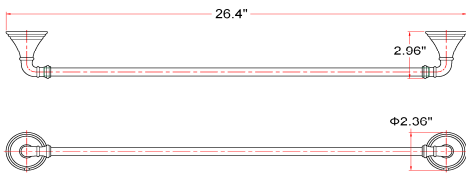

EDEN Bath Accessories Collection

Specifications

Material Content zinc base & steel bar/steel ring/aluminum roll
Installation hardware included

Dimensions

24" towel bar

toilet paper holder

Euro tp holder

robe hook

towel ring

Warranty & Compliances

Warranty 1 Year Limited Warranty

Order Codes & Finishes/Colors

	24" towel bar	toilet paper holder	Euro tp holder	
Polished Chrome (US26)	560011	560052	560136	
Oil Rubbed Bronze (US10B)	560037	560078	506151	
	robe hook	towel ring		
Polished Chrome (US26)	560177	560094		
Oil Rubbed Bronze (US10B)	560193	560110		