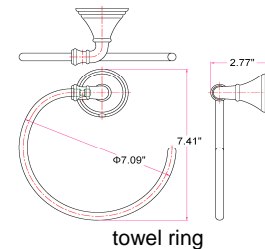

EDEN Bath Accessories Collection

Specifications

Material Content zinc base & steel bar/steel ring/aluminum roll
Installation hardware included

Dimensions

24" towel bar

toilet paper holder

Euro tp holder

robe hook

towel ring

Warranty & Compliances

Warranty 1 Year Limited Warranty

Order Codes & Finishes/Colors

	24" towel bar	toilet paper holder	Euro tp holder	
Polished Chrome (US26)	560011	560052	560136	
Oil Rubbed Bronze (US10B)	560037	560078	506151	
	robe hook	towel ring		
Polished Chrome (US26)	560177	560094		
Oil Rubbed Bronze (US10B)	560193	560110		