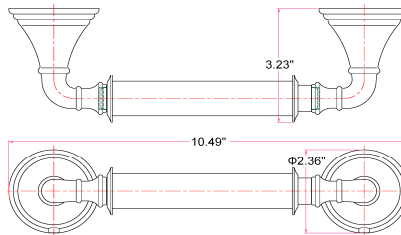

EDEN Bath Accessories Collection

Specifications

Material Content zinc base & steel bar/steel ring/aluminum roll
Installation hardware included

Dimensions

24" towel bar

toilet paper holder

Euro tp holder

robe hook

towel ring

Warranty & Compliances

Warranty 1 Year Limited Warranty

Order Codes & Finishes/Colors

	24" towel bar	toilet paper holder	Euro tp holder	
Polished Chrome (US26)	560011	560052	560136	
Oil Rubbed Bronze (US10B)	560037	560078	506151	
	robe hook	towel ring		
Polished Chrome (US26)	560177	560094		
Oil Rubbed Bronze (US10B)	560193	560110		