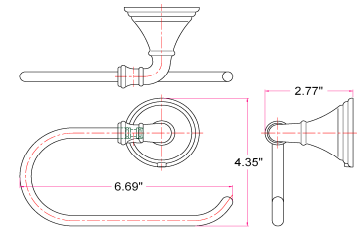

EDEN Bath Accessories Collection

Specifications

Material Content zinc base & steel bar/steel ring/aluminum roll
Installation hardware included

Dimensions

24" towel bar

toilet paper holder

Euro tp holder

robe hook

towel ring

Warranty & Compliances

Warranty 1 Year Limited Warranty

Order Codes & Finishes/Colors

	24" towel bar	toilet paper holder	Euro tp holder	
Polished Chrome (US26)	560011	560052	560136	
Oil Rubbed Bronze (US10B)	560037	560078	506151	
	robe hook	towel ring		
Polished Chrome (US26)	560177	560094		
Oil Rubbed Bronze (US10B)	560193	560110		