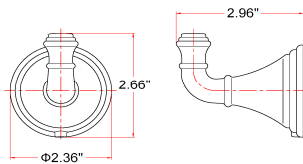

EDEN Bath Accessories Collection

Specifications

Material Content zinc base & steel bar/steel ring/aluminum roll
Installation hardware included

Dimensions

24" towel bar

toilet paper holder

Euro tp holder

robe hook

towel ring

Warranty & Compliances

Warranty 1 Year Limited Warranty

Order Codes & Finishes/Colors

	24" towel bar	toilet paper holder	Euro tp holder	
Polished Chrome (US26)	560011	560052	560136	
Oil Rubbed Bronze (US10B)	560037	560078	506151	
	robe hook	towel ring		
Polished Chrome (US26)	560177	560094		
Oil Rubbed Bronze (US10B)	560193	560110		