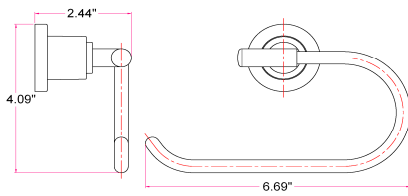

GENEVA Bath Accessories Collection

Specifications

Material Content brass base & zinc bar/steel ring/zinc roll
Installation hardware included

Dimensions

24" towel bar

24" double towel bar

robe hook

towel ring

tp holder

Warranty & Compliances

Warranty 1 Year Limited Warranty

Order Codes & Finishes/Colors

	24" towel bar	24" double towel bar	robe hook	
Polished Chrome (US26)	560292	560318	560334	TRU MATCH
Satin Nickel (US15)	560300	560326	560342	TRU MATCH
	towel ring	tp holder		
Polished Chrome (US26)	560359	560375		TRU MATCH
Satin Nickel (US15)	560367	560383		TRU MATCH