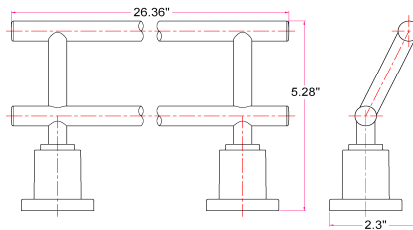

GENEVA Bath Accessories Collection

Specifications

Material Content brass base & zinc bar/steel ring/zinc roll
Installation hardware included

Dimensions

24" towel bar

24" double towel bar

robe hook

towel ring

tp holder

Warranty & Compliances

Warranty 1 Year Limited Warranty

Order Codes & Finishes/Colors

	24" towel bar	24" double towel bar	robe hook	
Polished Chrome (US26)	560292	560318	560334	TRU MATCH
Satin Nickel (US15)	560300	560326	560342	TRU MATCH
	towel ring	tp holder		
Polished Chrome (US26)	560359	560375		TRU MATCH
Satin Nickel (US15)	560367	560383		TRU MATCH