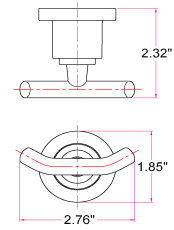

GENEVA Bath Accessories Collection

Specifications

Material Content brass base & zinc bar/steel ring/zinc roll
Installation hardware included

Dimensions

24" towel bar

24" double towel bar

robe hook

towel ring

tp holder

Warranty & Compliances

Warranty 1 Year Limited Warranty

Order Codes & Finishes/Colors

	24" towel bar	24" double towel bar	robe hook	
Polished Chrome (US26)	560292	560318	560334	TRU MATCH
Satin Nickel (US15)	560300	560326	560342	TRU MATCH
	towel ring	tp holder		
Polished Chrome (US26)	560359	560375		TRU MATCH
Satin Nickel (US15)	560367	560383		TRU MATCH