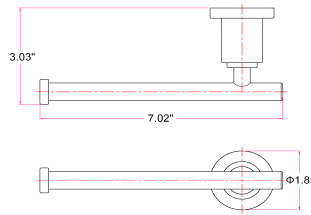

GENEVA Bath Accessories Collection

Specifications

Material Content brass base & zinc bar/steel ring/zinc roll
Installation hardware included

Dimensions

24" towel bar

24" double towel bar

robe hook

towel ring

tp holder

Warranty & Compliances

Warranty 1 Year Limited Warranty

Order Codes & Finishes/Colors

	24" towel bar	24" double towel bar	robe hook	
Polished Chrome (US26)	560292	560318	560334	TRU MATCH
Satin Nickel (US15)	560300	560326	560342	TRU MATCH
	towel ring	tp holder		
Polished Chrome (US26)	560359	560375		TRU MATCH
Satin Nickel (US15)	560367	560383		TRU MATCH