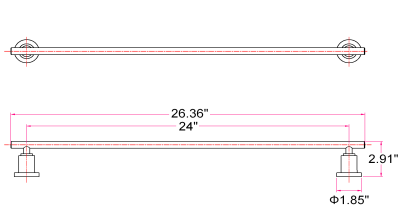

GENEVA Bath Accessories Collection

Specifications

Material Content brass base & zinc bar/steel ring/zinc roll
Installation hardware included

Dimensions

24" towel bar

24" double towel bar

robe hook

towel ring

tp holder

Warranty & Compliances

Warranty 1 Year Limited Warranty

Order Codes & Finishes/Colors

	24" towel bar	24" double towel bar	robe hook	
Polished Chrome (US26)	560292	560318	560334	TRU MATCH
Satin Nickel (US15)	560300	560326	560342	TRU MATCH
	towel ring	tp holder		
Polished Chrome (US26)	560359	560375		TRU MATCH
Satin Nickel (US15)	560367	560383		TRU MATCH