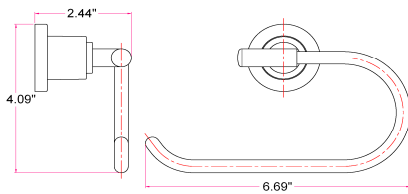

## Specifications

**Material Content**      brass base & zinc bar/steel ring/zinc roll  
**Installation hardware**    included

## Dimensions

24" towel bar

24" double towel bar

robe hook

towel ring

tp holder