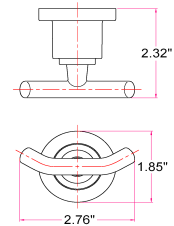

## Specifications

**Material Content**      brass base & zinc bar/steel ring/zinc roll  
**Installation hardware**    included

## Dimensions

24" towel bar

24" double towel bar

robe hook

towel ring

tp holder