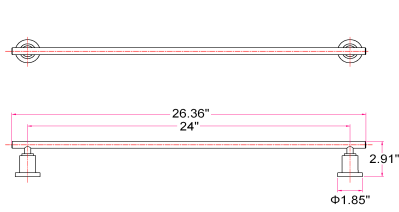

## Specifications

**Material Content**      brass base & zinc bar/steel ring/zinc roll  
**Installation hardware**    included

## Dimensions

24" towel bar

24" double towel bar

robe hook

towel ring

tp holder