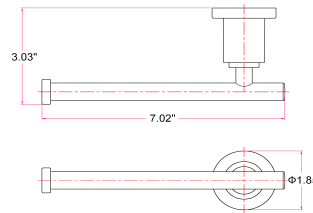

## Dimensions

24" towel bar

24" double towel bar

robe hook

towel ring

tp holder