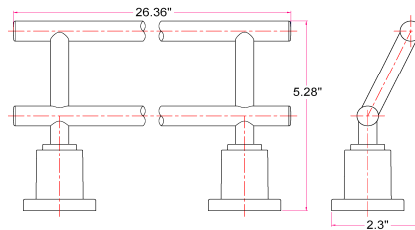

## Specifications

**Material Content**      brass base & zinc bar/steel ring/zinc roll  
**Installation hardware**    included

## Dimensions

24" towel bar

24" double towel bar

robe hook

towel ring

tp holder