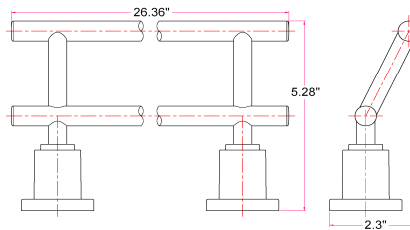

GENEVA Bath Accessories Collection

Specifications

Material Content brass base & zinc bar/steel ring/zinc roll
Installation hardware included

Dimensions

24" towel bar

24" double towel bar

robe hook

towel ring

tp holder

Warranty & Compliances

Warranty 1 Year Limited Warranty

Order Codes & Finishes/Colors

	24" towel bar	24" double towel bar	robe hook	
Polished Chrome (US26)	560292	560318	560334	TRU MATCH
Satin Nickel (US15)	560300	560326	560342	TRU MATCH

	towel ring	tp holder	
Polished Chrome (US26)	560359	560375	TRU MATCH
Satin Nickel (US15)	560367	560383	TRU MATCH

Type:
 Job:
 Order Code:
 Approvals:

Design House reserves the right to make changes in materials, specifications & models at any time. Design House also reserves the right to discontinue product without notice or obligation.