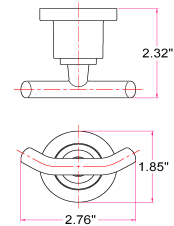

GENEVA Bath Accessories Collection

Specifications

Material Content brass base & zinc bar/steel ring/zinc roll
Installation hardware included

Dimensions

24" towel bar

24" double towel bar

robe hook

towel ring

tp holder

Warranty & Compliances

Warranty 1 Year Limited Warranty

Order Codes & Finishes/Colors

	24" towel bar	24" double towel bar	robe hook	
Polished Chrome (US26)	560292	560318	560334	TRU MATCH
Satin Nickel (US15)	560300	560326	560342	TRU MATCH

	towel ring	tp holder	
Polished Chrome (US26)	560359	560375	TRU MATCH
Satin Nickel (US15)	560367	560383	TRU MATCH

Type:
 Job:
 Order Code:
 Approvals:

Design House reserves the right to make changes in materials, specifications & models at any time. Design House also reserves the right to discontinue product without notice or obligation.