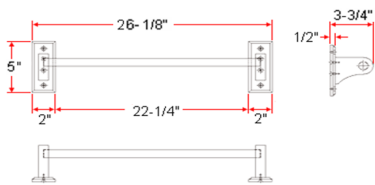

## Dimensions

24" towel bar

towel ring

toilet paper holder

paper towel holder

single robe holder

triple robe holder

round toilet seat