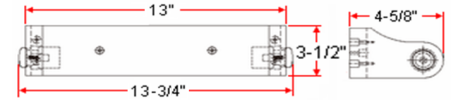

## Dimensions

24" towel bar

towel ring

toilet paper holder

paper towel holder

single robe holder

triple robe holder

round toilet seat