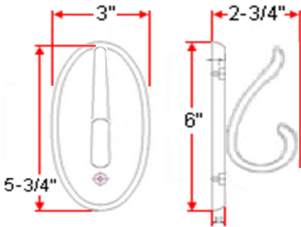

## Dimensions

24" towel bar

towel ring

toilet paper holder

paper towel holder

single robe holder

triple robe holder

round toilet seat

## Order Codes & Finishes/Colors

	30" towel bar	24" towel bar	18" towel bar
<b>Honey Oak</b>	561167	561175	561183
	<b>towel ring</b>	<b>toilet paper holder</b>	<b>paper towel holder</b>
<b>Honey Oak</b>	561191	561209	561233
	<b>single robe holder</b>	<b>triple robe holder</b>	<b>round toilet seat</b>
<b>Honey Oak</b>	561217	561225	561241