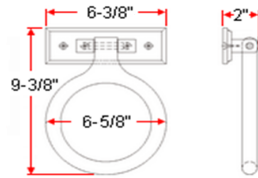

## Dimensions

24" towel bar

towel ring

toilet paper holder

paper towel holder

single robe holder

triple robe holder

round toilet seat