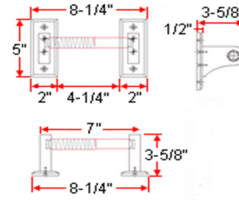

## Dimensions

24" towel bar

towel ring

toilet paper holder

paper towel holder

single robe holder

triple robe holder

round toilet seat

## Order Codes & Finishes/Colors

	30" towel bar	24" towel bar	18" towel bar
<b>Honey Oak</b>	561167	561175	561183
	<b>towel ring</b>	<b>toilet paper holder</b>	<b>paper towel holder</b>
<b>Honey Oak</b>	561191	561209	561233
	<b>single robe holder</b>	<b>triple robe holder</b>	<b>round toilet seat</b>
<b>Honey Oak</b>	561217	561225	561241