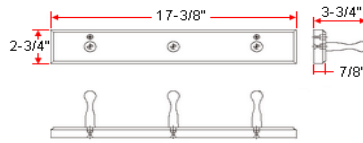

## Dimensions

24" towel bar

towel ring

toilet paper holder

paper towel holder

single robe holder

triple robe holder

round toilet seat