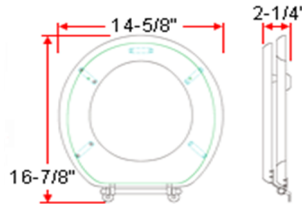

## Dimensions

24" towel bar

towel ring

toilet paper holder

paper towel holder

single robe holder

triple robe holder

round toilet seat