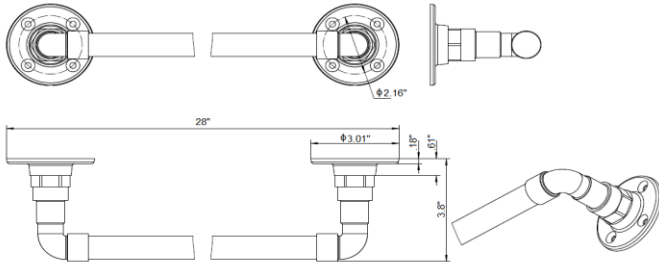

Industrial Bath Accessories Collection

Specifications

Material Content Zinc, aluminum tube
Installation hardware Included

Dimensions

towel bar

towel ring

robe hook

toilet paper holder

Warranty & Compliances

Warranty 1 Year Limited Warranty

Order Codes & Finishes/Colors

	24" towel bar	towel ring
Satin Nickel	580613	580639
Satin Black	580654	580670

	toilet paper holder	robe hook
Satin Nickel	580621	580647
Satin Black	580662	580688