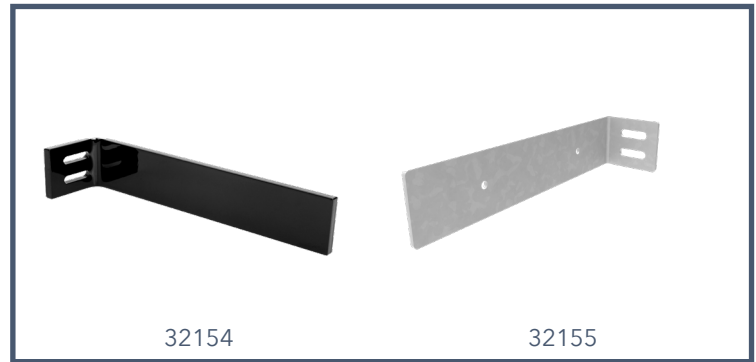

SKU	SIZE	FINISH
32155	2 x 1.65 x 8	Galvanized
32154	2 x 1.65 x 8	Black

### Hidden Shelf Bracket

**Material Thickness:**

Bracket - 0.25"

**Bracket Specifications:**

Width: 2"

Arm Length: 8"

Height: 1.65"

**Hole Specifications:**

(2) 1" slots

**Carry Capacity:**

50 lbs. Each