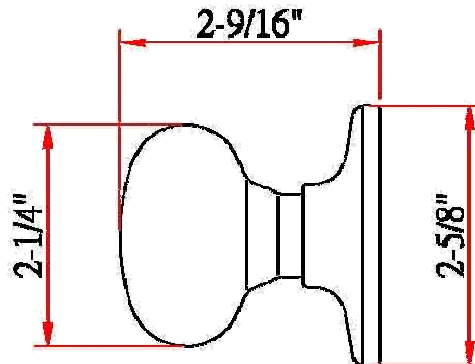

CAMBRIDGE Dummy Knob

Specifications

Latch Type	—
Door Prep	—
Backset	—
Door Thickness	—
Cylinder	—
Faceplate	—
Strike	—
Latch Bolt	—
Door Handing	Non-handed. Reversible for Left or Right hand doors.
Keyway	—
Keyed Alike	—

Dimensions

Warranty & Compliances

Warranty	Limited Lifetime Mechanical / 5 year Finish
ANSI/BHMA	Meets ANSI Grade 3 specification
ADA	N/A
UL	N/A

Order Codes

Box Pack	2W	
Satin Nickel (US15)	753293	
Polished Brass (US3)	753251	
Oil Rubbed Bronze (US10B)	753434	
Antique Brass (US5)	755157	
Rustic Pewter	701029	