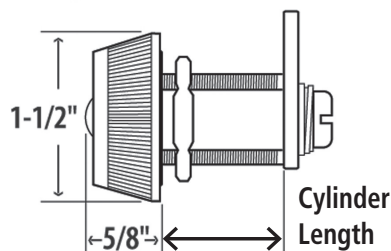

**Cam rotation:** 90° stop cam placement allows cam to rotate (swing) to the right or left as you face the lock.

**Body:** Zinc, steel

**Cylinder length:** 5/8", 7/8", 1-1/8" or 1-3/8"

**Barrel diameter:** 3/4"

### 7850R Combi-Cam 3-Dial

| Item                     | Finish          | Cyl. Length                       | Fits Max. Material Thickness | Function   |
|--------------------------|-----------------|-----------------------------------|------------------------------|--|
| 7850R-S<br>7850R-S-BLACK | Chrome<br>Black | 5/8"                              | 3/8"                         | 3-dial combination cam lock with up to 1,000 possible combinations. Easily resettable combination. Retrofits standard 3/4" diameter cam locks. |
| 7850R-M<br>7850R-M-BLACK | Chrome<br>Black | 7/8"                              | 5/8"                         |  |
| 7850R-L<br>7850R-L-BLACK | Chrome<br>Black | 1-1/8"                            | 7/8"                         |  |
| 7850R-XL                 | Chrome          | 1-3/8"                            | 1-1/8"                       |  |
| 7850-DC                  | Dust Cover      | Accessory items [sold separately] |                              |  |
| 7850-FP                  | Finger Pull     | Accessory items [sold separately] |                              |  |