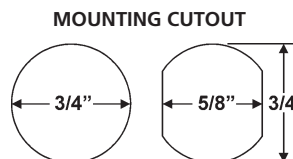

### 7850R Combi-Cam 3-Dial

| Item                     | Finish          | Cyl. Length                       | Fits Max. Material Thickness | Function   |
|--------------------------|-----------------|-----------------------------------|------------------------------|--|
| 7850R-S<br>7850R-S-BLACK | Chrome<br>Black | 5/8"                              | 3/8"                         | 3-dial combination cam lock with up to 1,000 possible combinations. Easily resettable combination. Retrofits standard 3/4" diameter cam locks. |
| 7850R-M<br>7850R-M-BLACK | Chrome<br>Black | 7/8"                              | 5/8"                         |  |
| 7850R-L<br>7850R-L-BLACK | Chrome<br>Black | 1-1/8"                            | 7/8"                         |  |
| 7850R-XL                 | Chrome          | 1-3/8"                            | 1-1/8"                       |  |
| 7850-DC                  | Dust Cover      | Accessory items [sold separately] |                              |  |
| 7850-FP                  | Finger Pull     | Accessory items [sold separately] |                              |  |