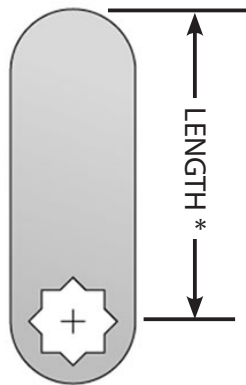

### 7850R Combi-Cam 3-Dial

| Item                     | Finish          | Cyl. Length                       | Fits Max. Material Thickness | Function   |
|--------------------------|-----------------|-----------------------------------|------------------------------|--|
| 7850R-S<br>7850R-S-BLACK | Chrome<br>Black | 5/8"                              | 3/8"                         | 3-dial combination cam lock with up to 1,000 possible combinations. Easily resettable combination. Retrofits standard 3/4" diameter cam locks. |
| 7850R-M<br>7850R-M-BLACK | Chrome<br>Black | 7/8"                              | 5/8"                         |  |
| 7850R-L<br>7850R-L-BLACK | Chrome<br>Black | 1-1/8"                            | 7/8"                         |  |
| 7850R-XL                 | Chrome          | 1-3/8"                            | 1-1/8"                       |  |
| 7850-DC                  | Dust Cover      | Accessory items [sold separately] |                              |  |
| 7850-FP                  | Finger Pull     | Accessory items [sold separately] |                              |  |

**Dust Cover**  
#7850-DC

**Finger Pull**  
#7850-FP

## 7850 SERIES — OFFSET CAMS

Width: 3/4"  
Thickness: 1/8"

Mounting  
Hole

1/2"

1/4"

SKU: 7850-OC-1-1/2

7850-OC-60-MM

\* **LENGTH** = The distance from the center of the mounting hole to the top of the cam.

| SKU           | Length * | Offset |
|---------------|----------|--------|
| 7850-OC-1-1/2 | 1-1/2"   | 1/2"   |
| 7850-OC-60MM  | 2-1/3"   | 1/4"   |