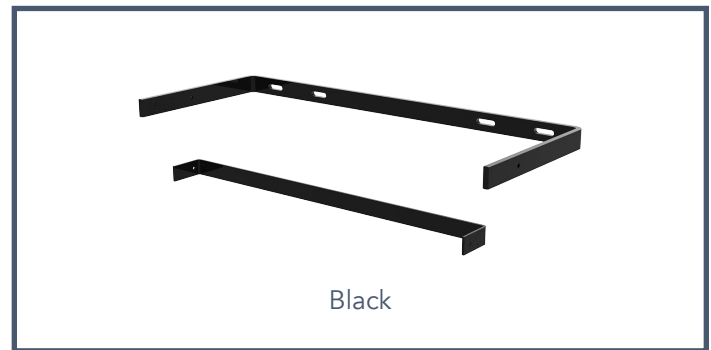

SKU	SIZE	FINISH
165244	19.75" x 8" x 0.875"	Black

Material Thickness:

Outer Bracket: 0.25"

Inner Bracket: 0.12"

Bracket Specifications:

Bracket Width: 19.75"

Bracket Arm Length: 8"

Bracket Height: 0.875"

Hole Specifications:

(4) 1" Slots & (2) 0.18" Striaight Holes

Screw Specifications:

(2) #8-32 x 3/4" Pan Head Screws & (2) #8-32 Nuts

Carry Capacity:

50 Pounds Each

Note: Wall Fasteners Not Included