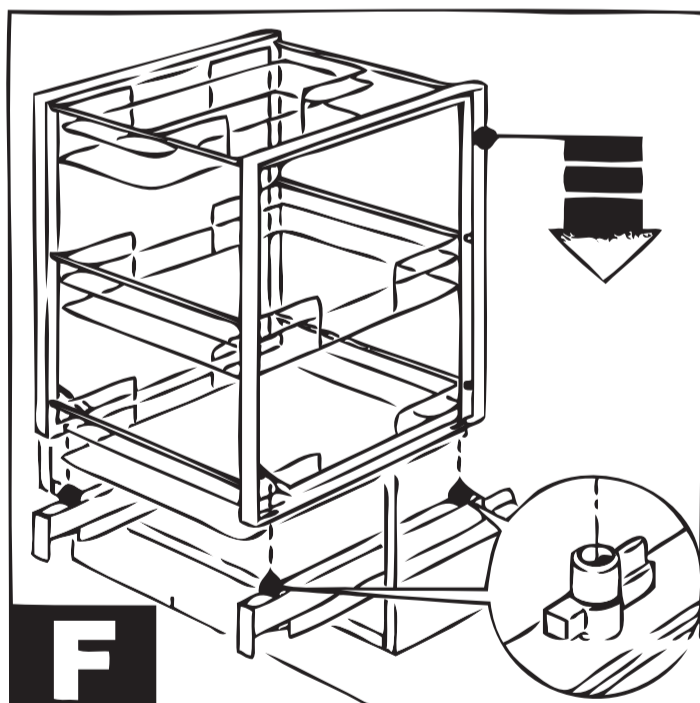

COMPAGNUCCI

COMPAGNUCCI S.p.a.
WIRE PRODUCTS
AND ENGINEERING

REV-A-SHELF®

2409 Plantside Drive
Jeffersonton, Kentucky 40299
Phone: 1-800-626-1126 (toll free)
www.rev-a-shelf.com

A

B

C

D

E

F

G

H