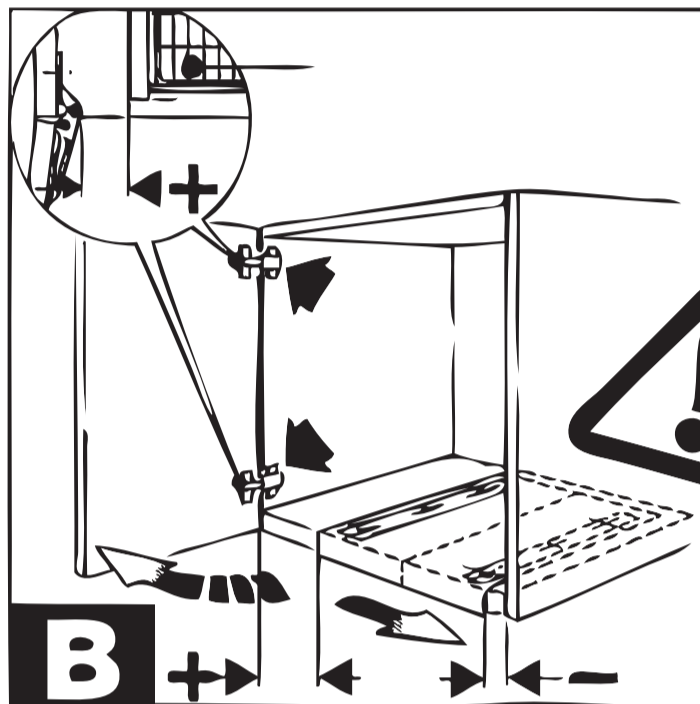

COMPAGNUCCI

COMPAGNUCCI S.p.a.
WIRE PRODUCTS
AND ENGINEERING

REV-A-SHELF®

2409 Plantside Drive
Jeffersonton, Kentucky 40299
Phone: 1-800-626-1126 (toll free)
www.rev-a-shelf.com

A

B

C

D