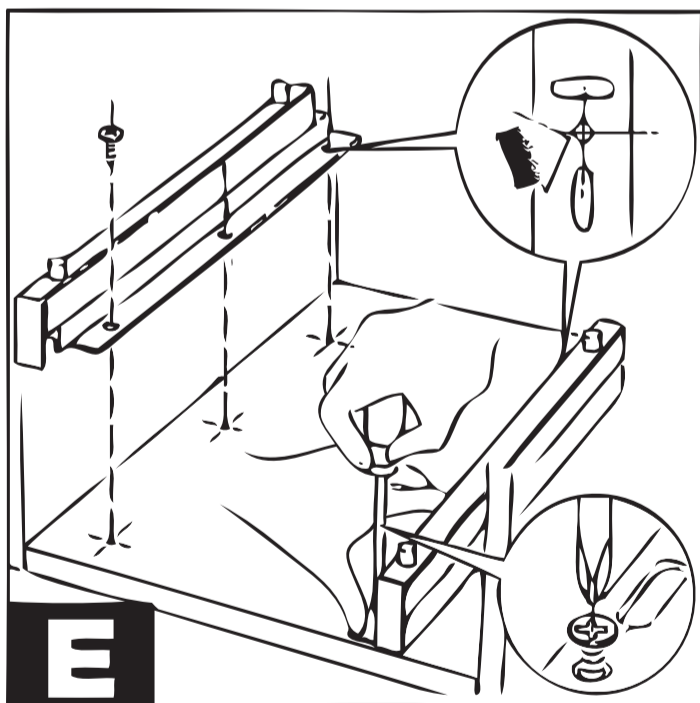

COMPAGNUCCI

COMPAGNUCCI S.p.a.
WIRE PRODUCTS
AND ENGINEERING

REV-A-SHELF®

2409 Plantside Drive
Jeffersonton, Kentucky 40299
Phone: 1-800-626-1126 (toll free)
www.rev-a-shelf.com

A

B

C

D