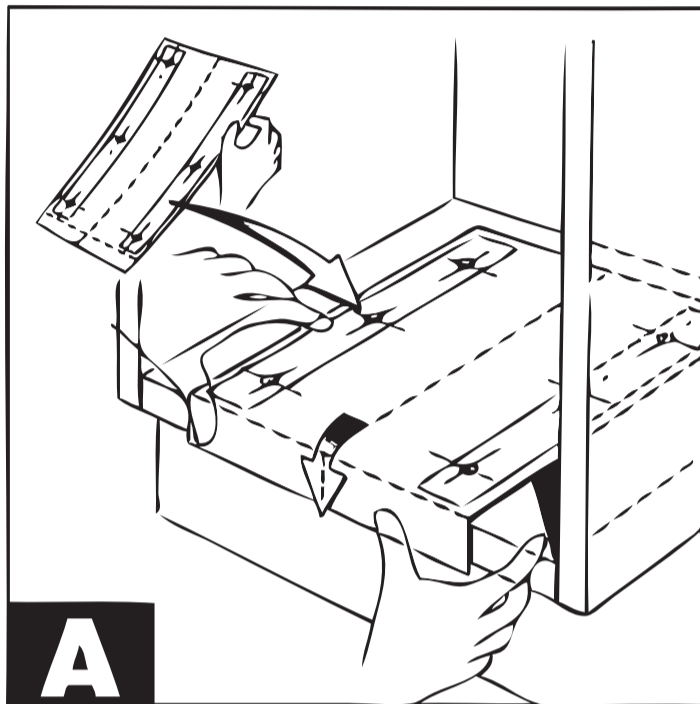

COMPAGNUCCI

COMPAGNUCCI S.p.a.
WIRE PRODUCTS
AND ENGINEERING

REV-A-SHELF®

2409 Plantside Drive
Jeffersonton, Kentucky 40299
Phone: 1-800-626-1126 (toll free)
www.rev-a-shelf.com

A

B

C

D