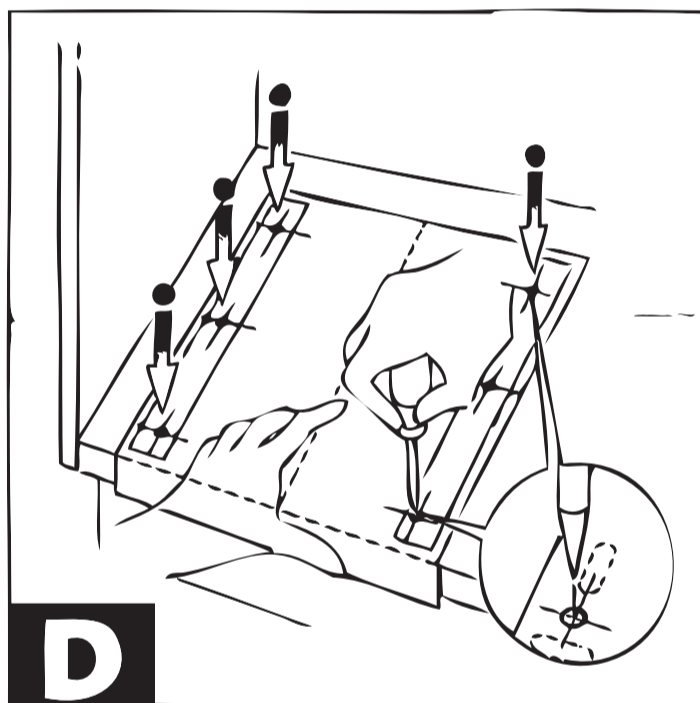

COMPAGNUCCI

COMPAGNUCCI S.p.a.
WIRE PRODUCTS
AND ENGINEERING

REV-A-SHELF®

2409 Plantside Drive
Jeffersonton, Kentucky 40299
Phone: 1-800-626-1126 (toll free)
www.rev-a-shelf.com

A

B

C

D