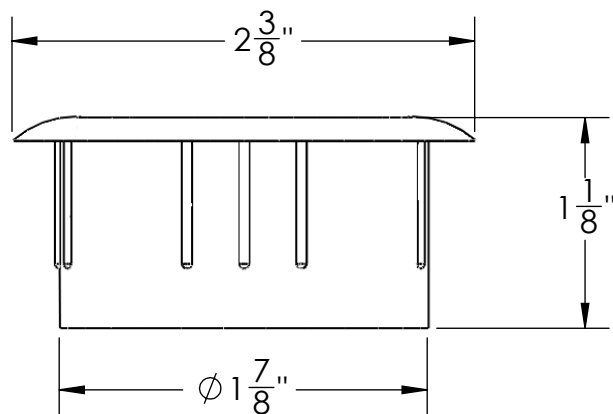

Custom Accents®

A Division of Custom Plastics, Inc.

ITEM NO:

CPF-2500

ITEM DESC.:

GROMMET, 50MM

PART #	COLOR
CPF-2500	BLACK
CPF-2501	WHITE
CPF-2502	BROWN
CPF-2503	GRAY
CPF-2504	ALMOND
CPF-2506	BEIGE
CPF-2507	BATTLESHIP GRAY
CPF-2511	SAHARA
CPF-2512	STUDIO GRAY
CPF-2517	LIGHT SLATE