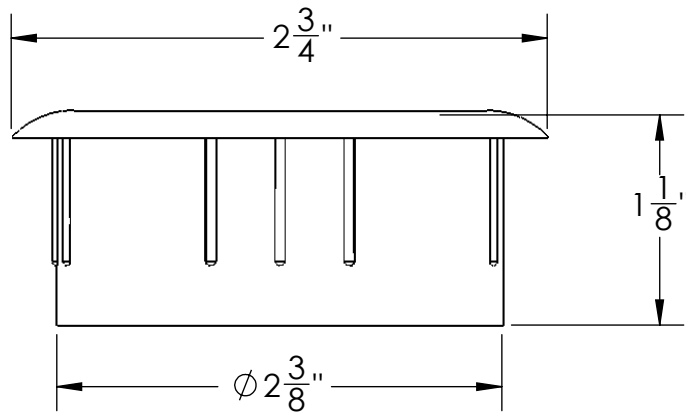

Custom Accents®

A Division of Custom Plastics, Inc.

ITEM NO:

CPF-2600

ITEM DESC.:

GROMMET, 60MM

PART #	COLOR
CPF-2600	BLACK
CPF-2601	WHITE
CPF-2602	BROWN
CPF-2603	GRAY
CPF-2604	ALMOND
CPF-2606	BEIGE
CPF-2607	BATTLESHIP GRAY
CPF-2610	SLATE GRAY
CPF-2612	STUDIO GRAY
CPF-2615	CHESTNUT
CPF-2617	LIGHT SLATE
CPF-2623	Silver