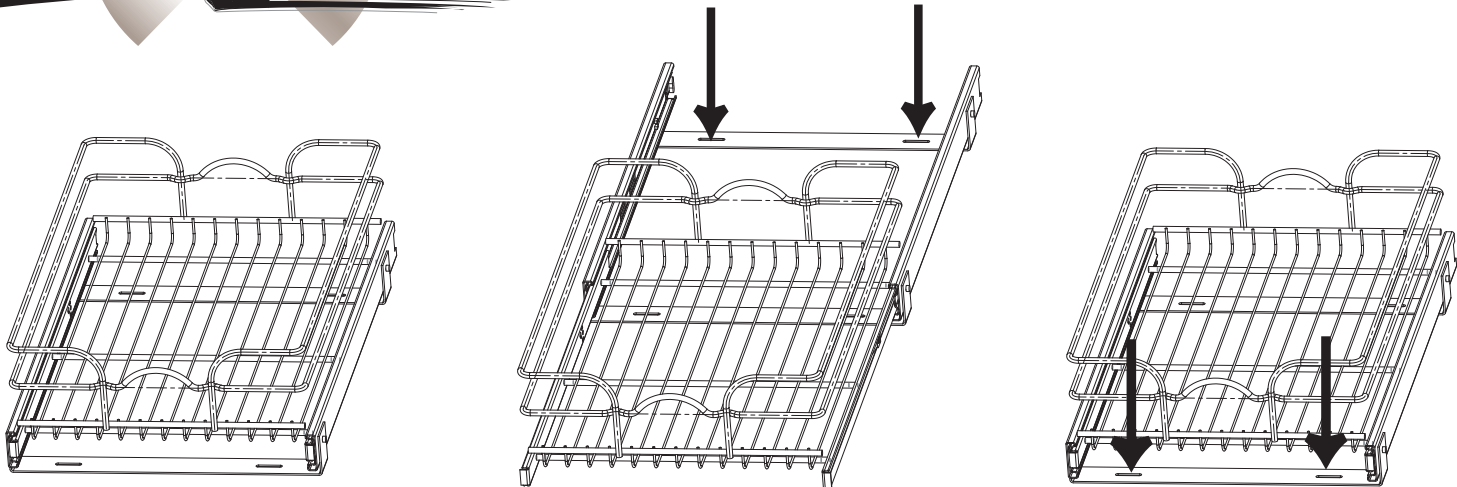

**Step 2.** Slide drawer out half way to allow for installation of rear screws into cabinet floor.

**Step 3.** Install front slides to cabinet floor with provided screws

I-58-TRI

For help call our Customer Service Specialist at 800-626-1126

# REV-A-SHELF®

Rev-A-Shelf  
2409 Plantside Drive  
Jeffersontown, KY 40299  
www.rev-a-shelf.com

**Step 1.** Place entire unit into cabinet at desired location. Make sure adequate space is available for door closing, etc.