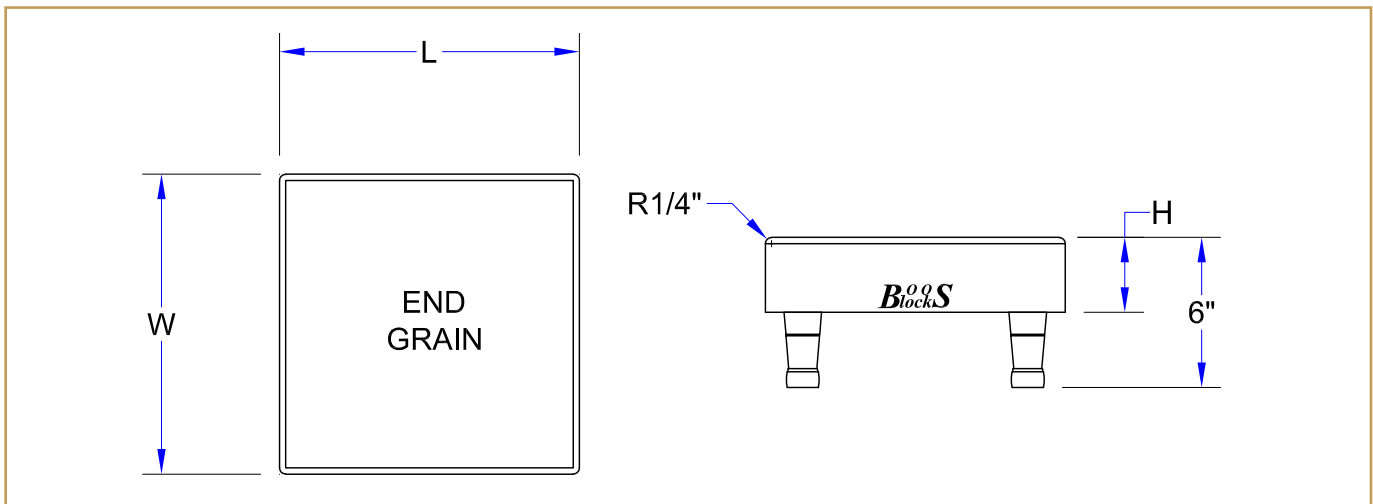

### "MC-S" CHOP-N-SERVE COLLECTION

End Grain Wood Cutting Board - Square, 3" or 4" Thick - End Grain w/Feet

**FEATURES:**

- Northern Hard Rock Maple, 3" or 4" Thick
- End Grain Construction
- Wooden Legs
- Oil Finish

### "MC-S" WOOD CUTTING BOARD

MODEL	SIZE (L X W X H)	WT. (LBS)
MCS1	12"x12"x3"	13
MCB1	6"x6"x4"	5

ALL DIMENSIONS ARE TYPICAL. TOLERANCE +/- .125". JOHN BOOS & CO. RESERVES THE RIGHT TO CHANGE SPECIFICATIONS WITHOUT NOTICE.