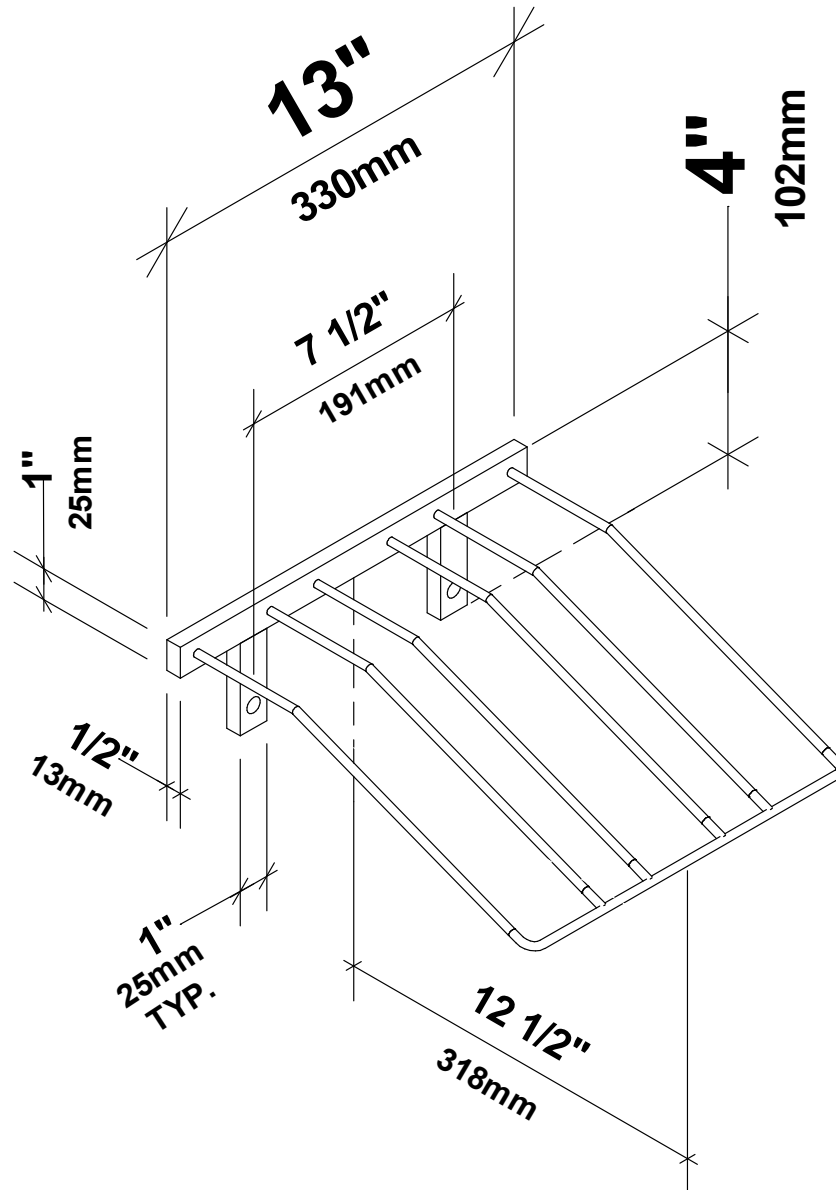

W Series Presentation Row 1C

Spec Sheet for WS-PR1C (3-bottle metal wine rack)

VINTAGEVIEW®
MOVING WINE STORAGE FORWARD

4690 Joliet St., Denver, CO 80239 | phone: 866.650.1500 | fax: 866.650.1501 | VintageView.com