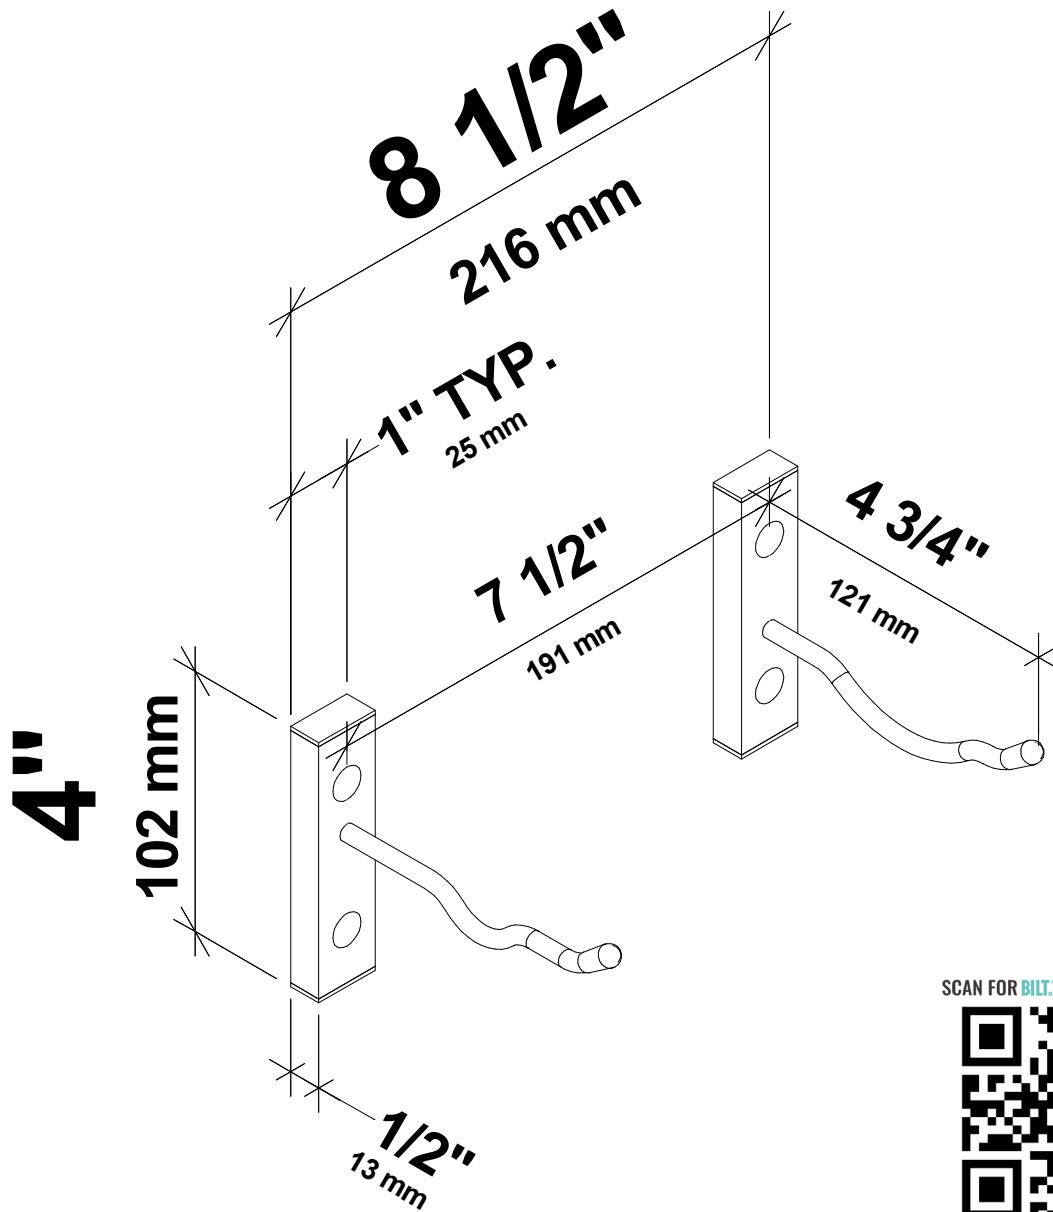

# W Series Wine Rack Bottle Height

Spec Sheet for WS-SBH1 (1-bottle metal wine rack)

Allow for 13" (330mm)  
width to fit most  
750ml wine bottles)

SCAN FOR BILT. 3D INSTRUCTIONS

POWERED BY BILT INTELLIGENT INSTRUCTIONS®

VINTAGEVIEW®  
MOVING WINE STORAGE FORWARD

4690 Joliet St., Denver, CO 80239 | phone: 866.650.1500 | fax: 866.650.1501 | [VintageView.com](http://VintageView.com)

For product warranty information, please visit [vintageview.com/warranty](http://vintageview.com/warranty)