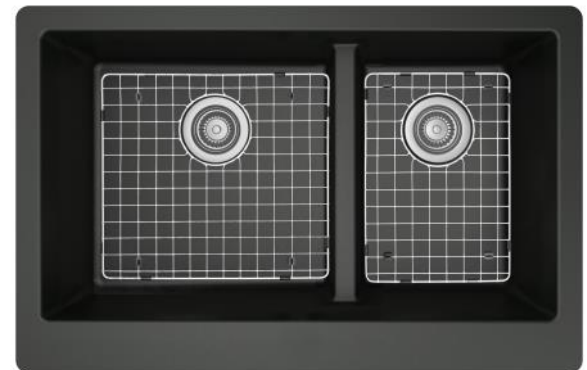

GR-6004 and GR-6005 in model QA-760

We reserve the right to update product specifications without notice. Please visit karran.com for the most current specification sheets. All dimensions are accurate to 1/4". REV 05-2020