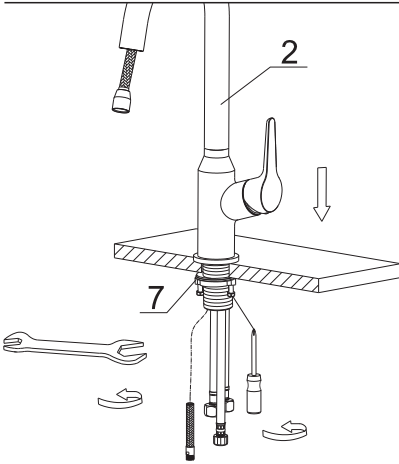

INSTALLATION GUIDE

STEP 1

1. Remove the mounting hardware(7), metal washer(6) and rubber washer B(5) from the main body(2):

STEP 2

2. Insert the main body into the hole with the base(3) and rubber washer A(4), refix the rubber washer B(5), metal washer(6) and mounting hardware(7) from the bottom.

STEP 3

3. After adjusting the direction of the main body(2), tighten the mounting hardware (7) with hands and tighten the screws with a Philips screwdriver.

STEP 4

4. Connect the spray hose(8) and spray head(1) to finish installation.

INSTALLATION GUIDE

STEP 5

5. Attach the weight(9) on the spray hose(8).

STEP 6

6. Connect the waterlines to outlet tightly.
Turn on the outlet and check for leaks.

How to operate the handle:

- 1) Open the handle lever to turn water on. Push to turn off.
- 2) Turn the handle lever to the left to increase hot water flow with higher water temperature, while lower the water temperature by operating reversely.

REPLACEMENT PARTS

No.	Description	Finishes/Colors	Item No.
1	Spray Head	C, SS	500301912**
2	Washer		70020038930
3	Spray Hose	C, SS	500401611**
4	Spout Kit	C, SS	300300386**
5	Set Screw		50060039700
6	Main Body	C, SS	100300518**
7	35A Cartridge		20060010900
8	Nut		40060199252
9	Cap	C, SS	500101091**
10	Handle	C, SS	200100446**
11	Base	C, SS	500101638**
12	Rubber & Metal Washer		70020037354
13	Mounting Hardware		40060185018
14	Weight		50020066700
15	Hot Waterline		50042068521
16	Cold Waterline		50042068526
17	Supply Hose		50040196200
18	Hex Wrench		50060003700