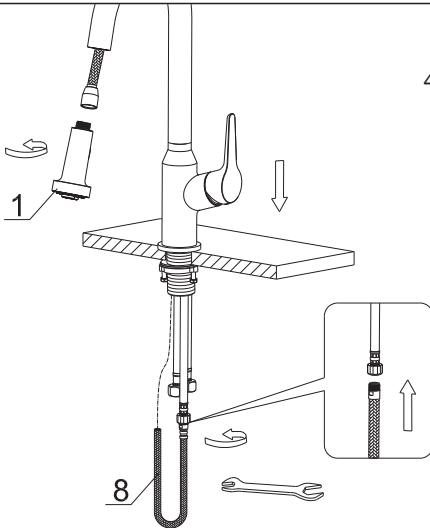

INSTALLATION GUIDE

STEP 1

1. Remove the mounting hardware(7), metal washer(6) and rubber washer B(5) from the main body(2):

STEP 2

2. Insert the main body into the hole with the base(3) and rubber washer A(4), refix the rubber washer B(5), metal washer(6) and mounting hardware(7) from the bottom.

STEP 3

3. After adjusting the direction of the main body(2), tighten the mounting hardware (7) with hands and tighten the screws with a Philips screwdriver.

STEP 4

4. Connect the spray hose(8) and spray head(1) to finish installation.

INSTALLATION GUIDE

STEP 5

5. Attach the weight(9) on the spray hose(8).

STEP 6

6. Connect the waterlines to outlet tightly.
Turn on the outlet and check for leaks.

How to operate the handle:

- 1) Open the handle lever to turn water on. Push to turn off.
- 2) Turn the handle lever to the left to increase hot water flow with higher water temperature, while lower the water temperature by operating reversely.

REPLACEMENT PARTS

No.	Description	Finishes/Colors	Item No.
1	Spray Head	C, SS	500301912**
2	Washer		70020038930
3	Spray Hose	C, SS	500401611**
4	Spout Kit	C, SS	300300386**
5	Set Screw		50060039700
6	Main Body	C, SS	100300518**
7	35A Cartridge		20060010900
8	Nut		40060199252
9	Cap	C, SS	500101091**
10	Handle	C, SS	200100446**
11	Base	C, SS	500101638**
12	Rubber & Metal Washer		70020037354
13	Mounting Hardware		40060185018
14	Weight		50020066700
15	Hot Waterline		50042068521
16	Cold Waterline		50042068526
17	Supply Hose		50040196200
18	Hex Wrench		50060003700