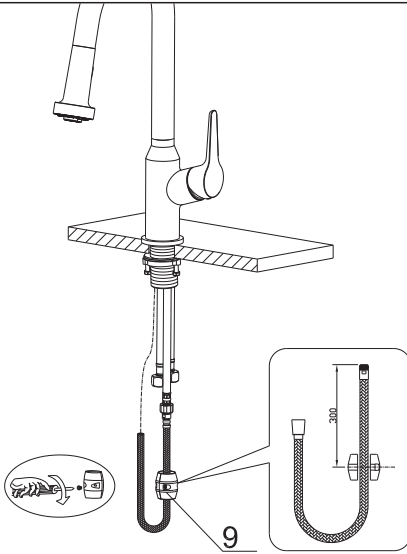

INSTALLATION GUIDE

STEP 1

1. Remove the mounting hardware(7), metal washer(6) and rubber washer B(5) from the main body(2):

STEP 2

2. Insert the main body into the hole with the base(3) and rubber washer A(4), refix the rubber washer B(5), metal washer(6) and mounting hardware(7) from the bottom.

STEP 3

3. After adjusting the direction of the main body(2), tighten the mounting hardware (7) with hands and tighten the screws with a Philips screwdriver.

STEP 4

4. Connect the spray hose(8) and spray head(1) to finish installation.

INSTALLATION GUIDE

STEP 5

5. Attach the weight(9) on the spray hose(8).

STEP 6

6. Connect the waterlines to outlet tightly.
Turn on the outlet and check for leaks.

How to operate the handle:

- 1) Open the handle lever to turn water on. Push to turn off.
- 2) Turn the handle lever to the left to increase hot water flow with higher water temperature, while lower the water temperature by operating reversely.

REPLACEMENT PARTS

No.	Description	Finishes/Colors	Item No.
1	Spray Head	C, SS	500301912**
2	Washer		70020038930
3	Spray Hose	C, SS	500401611**
4	Spout Kit	C, SS	300300386**
5	Set Screw		50060039700
6	Main Body	C, SS	100300518**
7	35A Cartridge		20060010900
8	Nut		40060199252
9	Cap	C, SS	500101091**
10	Handle	C, SS	200100446**
11	Base	C, SS	500101638**
12	Rubber & Metal Washer		70020037354
13	Mounting Hardware		40060185018
14	Weight		50020066700
15	Hot Waterline		50042068521
16	Cold Waterline		50042068526
17	Supply Hose		50040196200
18	Hex Wrench		50060003700