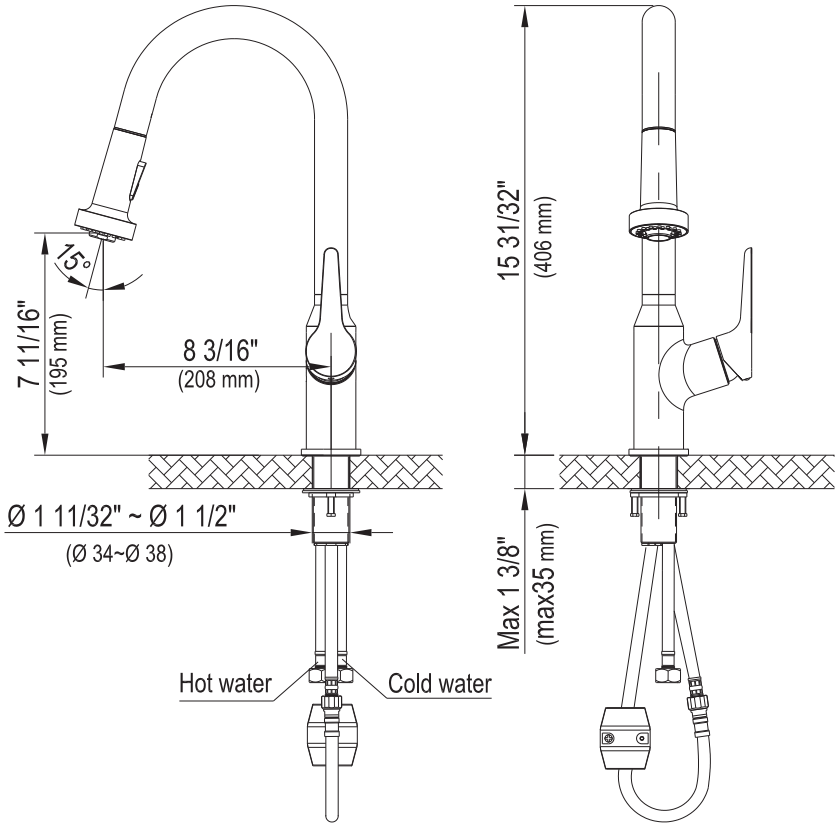

Karran[®]

INSTALLATION GUIDE

Dockton

Models: KKF250C

KKF250SS

The Component List	Qty.
1. Spray Head	1
2. Main Body	1
3. Base	1
4. Rubber Washer A	1
5. Rubber Washer B	1
6. Metal Washer	1
7. Mounting Hardware	1
8. Spray hose	2
9. Weight	1
10. Hex Wrench	1

INSTALLATION GUIDE

STEP 5

5. Attach the weight(9) on the spray hose(8).

STEP 6

6. Connect the waterlines to outlet tightly.
Turn on the outlet and check for leaks.

How to operate the handle:

- 1) Open the handle lever to turn water on. Push to turn off.
- 2) Turn the handle lever to the left to increase hot water flow with higher water temperature, while lower the water temperature by operating reversely.

REPLACEMENT PARTS

No.	Description	Finishes/Colors	Item No.
1	Spray Head	C, SS	500301912**
2	Washer		70020038930
3	Spray Hose	C, SS	500401611**
4	Spout Kit	C, SS	300300386**
5	Set Screw		50060039700
6	Main Body	C, SS	100300518**
7	35A Cartridge		20060010900
8	Nut		40060199252
9	Cap	C, SS	500101091**
10	Handle	C, SS	200100446**
11	Base	C, SS	500101638**
12	Rubber & Metal Washer		70020037354
13	Mounting Hardware		40060185018
14	Weight		50020066700
15	Hot Waterline		50042068521
16	Cold Waterline		50042068526
17	Supply Hose		50040196200
18	Hex Wrench		50060003700

** Denotes faucet component color options:

C - Chrome

SS - Spot Free Stainless Steel