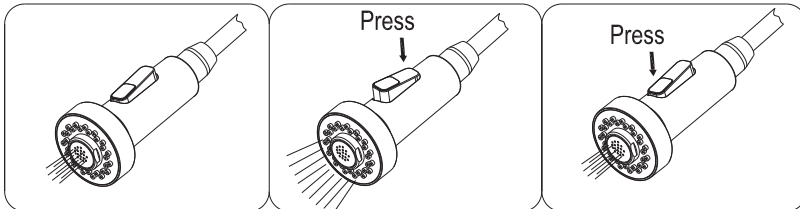

STEP 3

3. After adjusting the direction of the main body(2), tighten the mounting hardware (7) with hands and tighten the screws with a Philips screwdriver.

STEP 4

4. Connect the spray hose(8) and spray head(1) to finish installation.

INSTALLATION GUIDE

STEP 5

5. Attach the weight(9) on the spray hose(8).

STEP 6

6. Connect the waterlines to outlet tightly.
Turn on the outlet and check for leaks.

How to operate the handle:

- 1) Open the handle lever to turn water on. Push to turn off.
- 2) Turn the handle lever to the left to increase hot water flow with higher water temperature, while lower the water temperature by operating reversely.

Spray

The operation of the spray diverter:

- 1) When first turned on, water comes from aerator.
- 2) Press botton back, water comes from nozzles.
- 3) Press botton front, water comes from aerator.
- 4) Diverter button automatically returns to normal position once handle closed.

REPLACEMENT PARTS

No.	Description	Finishes/Colors	Item No.
1	Spray Head	C, SS	500301912**
2	Washer		70020038930
3	Spray Hose	C, SS	500401611**
4	Spout Kit	C, SS	300300386**
5	Set Screw		50060039700
6	Main Body	C, SS	100300518**
7	35A Cartridge		20060010900
8	Nut		40060199252
9	Cap	C, SS	500101091**
10	Handle	C, SS	200100446**
11	Base	C, SS	500101638**
12	Rubber & Metal Washer		70020037354
13	Mounting Hardware		40060185018
14	Weight		50020066700
15	Hot Waterline		50042068521
16	Cold Waterline		50042068526
17	Supply Hose		50040196200
18	Hex Wrench		50060003700