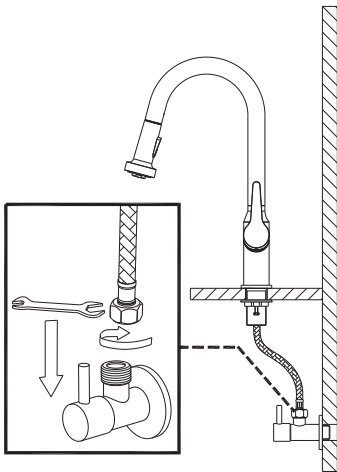

INSTALLATION GUIDE

STEP 1

1. Remove the mounting hardware(7), metal washer(6) and rubber washer B(5) from the main body(2):

STEP 2

2. Insert the main body into the hole with the base(3) and rubber washer A(4), refix the rubber washer B(5), metal washer(6) and mounting hardware(7) from the bottom.

STEP 3

3. After adjusting the direction of the main body(2), tighten the mounting hardware (7) with hands and tighten the screws with a Philips screwdriver.

STEP 4

4. Connect the spray hose(8) and spray head(1) to finish installation.

INSTALLATION GUIDE

STEP 5

5. Attach the weight(9) on the spray hose(8).

STEP 6

6. Connect the waterlines to outlet tightly.
Turn on the outlet and check for leaks.

How to operate the handle:

- 1) Open the handle lever to turn water on. Push to turn off.
- 2) Turn the handle lever to the left to increase hot water flow with higher water temperature, while lower the water temperature by operating reversely.

REPLACEMENT PARTS

No.	Description	Finishes/Colors	Item No.
1	Spray Head	C, SS	500301912**
2	Washer		70020038930
3	Spray Hose	C, SS	500401611**
4	Spout Kit	C, SS	300300386**
5	Set Screw		50060039700
6	Main Body	C, SS	100300518**
7	35A Cartridge		20060010900
8	Nut		40060199252
9	Cap	C, SS	500101091**
10	Handle	C, SS	200100446**
11	Base	C, SS	500101638**
12	Rubber & Metal Washer		70020037354
13	Mounting Hardware		40060185018
14	Weight		50020066700
15	Hot Waterline		50042068521
16	Cold Waterline		50042068526
17	Supply Hose		50040196200
18	Hex Wrench		50060003700