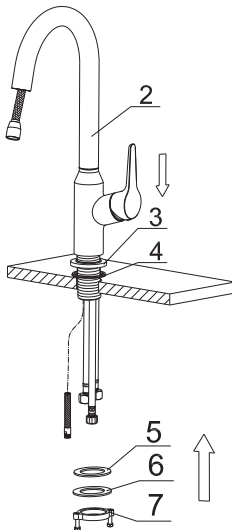

Karran[®]

INSTALLATION GUIDE

Dockton

Models: KKF250C

KKF250SS

The Component List	Qty.
1. Spray Head	1
2. Main Body	1
3. Base	1
4. Rubber Washer A	1
5. Rubber Washer B	1
6. Metal Washer	1
7. Mounting Hardware	1
8. Spray hose	2
9. Weight	1
10. Hex Wrench	1

INSTALLATION GUIDE

STEP 1

1. Remove the mounting hardware(7), metal washer(6) and rubber washer B(5) from the main body(2):

STEP 2

2. Insert the main body into the hole with the base(3) and rubber washer A(4), refix the rubber washer B(5), metal washer(6) and mounting hardware(7) from the bottom.

INSTALLATION GUIDE

STEP 5

5. Attach the weight(9) on the spray hose(8).

STEP 6

6. Connect the waterlines to outlet tightly.
Turn on the outlet and check for leaks.

How to operate the handle:

- 1) Open the handle lever to turn water on. Push to turn off.
- 2) Turn the handle lever to the left to increase hot water flow with higher water temperature, while lower the water temperature by operating reversely.

REPLACEMENT PARTS

No.	Description	Finishes/Colors	Item No.
1	Spray Head	C, SS	500301912**
2	Washer		70020038930
3	Spray Hose	C, SS	500401611**
4	Spout Kit	C, SS	300300386**
5	Set Screw		50060039700
6	Main Body	C, SS	100300518**
7	35A Cartridge		20060010900
8	Nut		40060199252
9	Cap	C, SS	500101091**
10	Handle	C, SS	200100446**
11	Base	C, SS	500101638**
12	Rubber & Metal Washer		70020037354
13	Mounting Hardware		40060185018
14	Weight		50020066700
15	Hot Waterline		50042068521
16	Cold Waterline		50042068526
17	Supply Hose		50040196200
18	Hex Wrench		50060003700