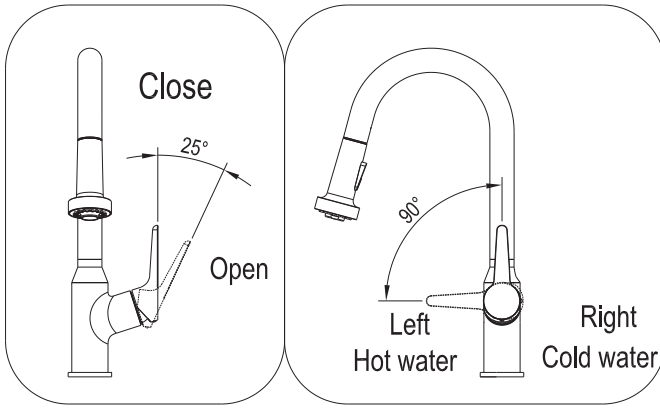

INSTALLATION GUIDE

STEP 1

1. Remove the mounting hardware(7), metal washer(6) and rubber washer B(5) from the main body(2):

STEP 2

2. Insert the main body into the hole with the base(3) and rubber washer A(4), refix the rubber washer B(5), metal washer(6) and mounting hardware(7) from the bottom.

STEP 3

3. After adjusting the direction of the main body(2), tighten the mounting hardware (7) with hands and tighten the screws with a Philips screwdriver.

STEP 4

4. Connect the spray hose(8) and spray head(1) to finish installation.

INSTALLATION GUIDE

STEP 5

5. Attach the weight(9) on the spray hose(8).

STEP 6

6. Connect the waterlines to outlet tightly.
Turn on the outlet and check for leaks.

How to operate the handle:

- 1) Open the handle lever to turn water on. Push to turn off.
- 2) Turn the handle lever to the left to increase hot water flow with higher water temperature, while lower the water temperature by operating reversely.

Spray

The operation of the spray diverter:

- 1) When first turned on, water comes from aerator.
- 2) Press botton back, water comes from nozzles.
- 3) Press botton front, water comes from aerator.
- 4) Diverter button automatically returns to normal position once handle closed.