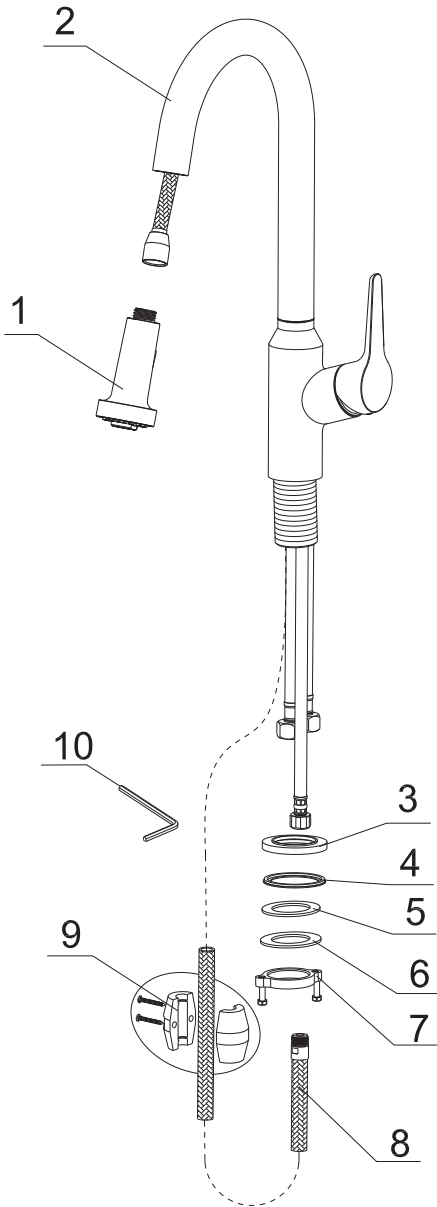

Karran[®]

INSTALLATION GUIDE

Dockton

Models: KKF250C

KKF250SS

The Component List	Qty.
1. Spray Head	1
2. Main Body	1
3. Base	1
4. Rubber Washer A	1
5. Rubber Washer B	1
6. Metal Washer	1
7. Mounting Hardware	1
8. Spray hose	2
9. Weight	1
10. Hex Wrench	1

INSTALLATION GUIDE

STEP 1

1. Remove the mounting hardware(7), metal washer(6) and rubber washer B(5) from the main body(2):

STEP 2

2. Insert the main body into the hole with the base(3) and rubber washer A(4), refix the rubber washer B(5), metal washer(6) and mounting hardware(7) from the bottom.

INSTALLATION GUIDE

STEP 5

5. Attach the weight(9) on the spray hose(8).

STEP 6

6. Connect the waterlines to outlet tightly.
Turn on the outlet and check for leaks.

How to operate the handle:

- 1) Open the handle lever to turn water on. Push to turn off.
- 2) Turn the handle lever to the left to increase hot water flow with higher water temperature, while lower the water temperature by operating reversely.

REPLACEMENT PARTS

No.	Description	Finishes/Colors	Item No.
1	Spray Head	C, SS	500301912**
2	Washer		70020038930
3	Spray Hose	C, SS	500401611**
4	Spout Kit	C, SS	300300386**
5	Set Screw		50060039700
6	Main Body	C, SS	100300518**
7	35A Cartridge		20060010900
8	Nut		40060199252
9	Cap	C, SS	500101091**
10	Handle	C, SS	200100446**
11	Base	C, SS	500101638**
12	Rubber & Metal Washer		70020037354
13	Mounting Hardware		40060185018
14	Weight		50020066700
15	Hot Waterline		50042068521
16	Cold Waterline		50042068526
17	Supply Hose		50040196200
18	Hex Wrench		50060003700