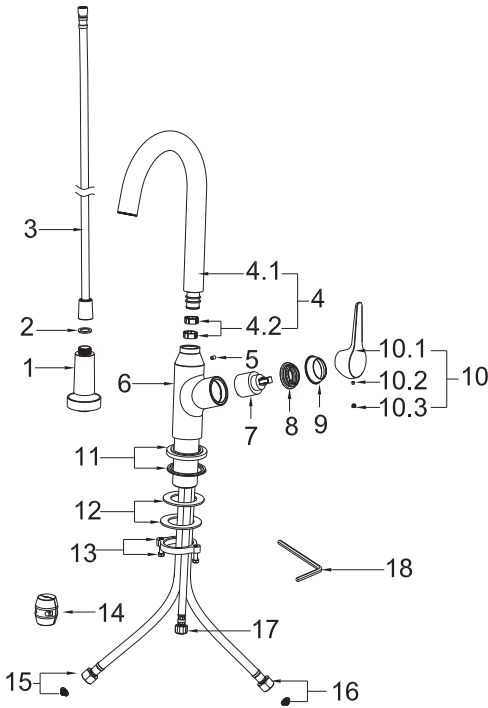

Karran[®]

INSTALLATION GUIDE

Dockton

Models: KKF250C

KKF250SS

The Component List	Qty.
1. Spray Head	1
2. Main Body	1
3. Base	1
4. Rubber Washer A	1
5. Rubber Washer B	1
6. Metal Washer	1
7. Mounting Hardware	1
8. Spray hose	2
9. Weight	1
10. Hex Wrench	1

INSTALLATION GUIDE

STEP 5

5. Attach the weight(9) on the spray hose(8).

STEP 6

6. Connect the waterlines to outlet tightly.
Turn on the outlet and check for leaks.

How to operate the handle:

- 1) Open the handle lever to turn water on. Push to turn off.
- 2) Turn the handle lever to the left to increase hot water flow with higher water temperature, while lower the water temperature by operating reversely.

Spray

The operation of the spray diverter:

- 1) When first turned on, water comes from aerator.
- 2) Press botton back, water comes from nozzles.
- 3) Press botton front, water comes from aerator.
- 4) Diverter button automatically returns to normal position once handle closed.

REPLACEMENT PARTS

No.	Description	Finishes/Colors	Item No.
1	Spray Head	C, SS	500301912**
2	Washer		70020038930
3	Spray Hose	C, SS	500401611**
4	Spout Kit	C, SS	300300386**
5	Set Screw		50060039700
6	Main Body	C, SS	100300518**
7	35A Cartridge		20060010900
8	Nut		40060199252
9	Cap	C, SS	500101091**
10	Handle	C, SS	200100446**
11	Base	C, SS	500101638**
12	Rubber & Metal Washer		70020037354
13	Mounting Hardware		40060185018
14	Weight		50020066700
15	Hot Waterline		50042068521
16	Cold Waterline		50042068526
17	Supply Hose		50040196200
18	Hex Wrench		50060003700