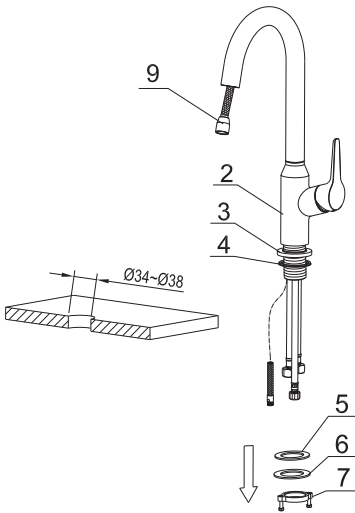

Karran[®]

INSTALLATION GUIDE

Dockton

Models: KKF250C

KKF250SS

The Component List	Qty.
1. Spray Head	1
2. Main Body	1
3. Base	1
4. Rubber Washer A	1
5. Rubber Washer B	1
6. Metal Washer	1
7. Mounting Hardware	1
8. Spray hose	2
9. Weight	1
10. Hex Wrench	1

INSTALLATION GUIDE

STEP 1

1. Remove the mounting hardware(7), metal washer(6) and rubber washer B(5) from the main body(2):

STEP 2

2. Insert the main body into the hole with the base(3) and rubber washer A(4), refix the rubber washer B(5), metal washer(6) and mounting hardware(7) from the bottom.

INSTALLATION GUIDE

STEP 5

5. Attach the weight(9) on the spray hose(8).

STEP 6

6. Connect the waterlines to outlet tightly.
Turn on the outlet and check for leaks.

How to operate the handle:

- 1) Open the handle lever to turn water on. Push to turn off.
- 2) Turn the handle lever to the left to increase hot water flow with higher water temperature, while lower the water temperature by operating reversely.

REPLACEMENT PARTS

No.	Description	Finishes/Colors	Item No.
1	Spray Head	C, SS	500301912**
2	Washer		70020038930
3	Spray Hose	C, SS	500401611**
4	Spout Kit	C, SS	300300386**
5	Set Screw		50060039700
6	Main Body	C, SS	100300518**
7	35A Cartridge		20060010900
8	Nut		40060199252
9	Cap	C, SS	500101091**
10	Handle	C, SS	200100446**
11	Base	C, SS	500101638**
12	Rubber & Metal Washer		70020037354
13	Mounting Hardware		40060185018
14	Weight		50020066700
15	Hot Waterline		50042068521
16	Cold Waterline		50042068526
17	Supply Hose		50040196200
18	Hex Wrench		50060003700