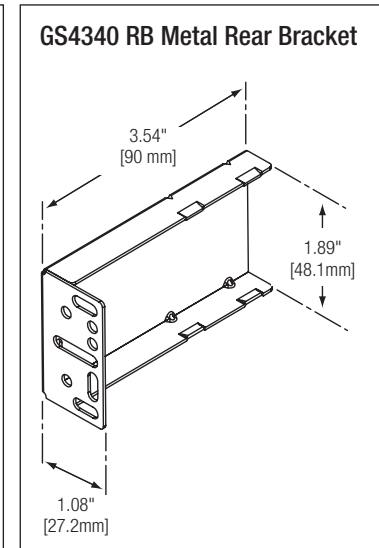

Part Number	Size	Slide Length	Slide Travel	A	B	C	D	E	F	G
GS4270 12	12"	300mm [11.8"]	213mm [8.39"]	—	—	—	156mm [6.14"]	—	—	—
GS4270 14	14"	350mm [13.78"]	303mm [11.93"]	—	—	—	200mm [7.87"]	—	—	—
GS4270 16	16"	400mm [15.75"]	404mm [15.90"]	96mm [3.78"]	—	—	256mm [10.08"]	208mm [8.19"]	—	—
GS4270 18	18"	450mm [17.72"]	455mm [17.91"]	128mm [5.04"]	—	—	294mm [11.57"]	256mm [10.08"]	—	—
GS4270 20	20"	500mm [19.69"]	505mm [19.88"]	96mm [3.78"]	160mm [6.29"]	—	344mm [13.54"]	304mm [11.97"]	—	—
GS4270 22	22"	550mm [21.65"]	555mm [21.85"]	96mm [3.78"]	160mm [6.29"]	—	394mm [15.51"]	224mm [8.82"]	352mm [13.86"]	—
GS4270 24	24"	600mm [23.62"]	605mm [23.82"]	128mm [5.04"]	192mm [7.56"]	—	444mm [17.48"]	224mm [8.82"]	352mm [13.86"]	—
GS4270 26	26"	650mm [25.59"]	655mm [25.79"]	128mm [5.04"]	224mm [8.82"]	416mm [16.38"]	494mm [19.45"]	224mm [8.82"]	352mm [13.86"]	448mm [17.64"]
GS4270 28	28"	700mm [27.56"]	705mm [27.76"]	128mm [5.04"]	224mm [8.82"]	480mm [18.90"]	544mm [21.42"]	224mm [8.82"]	352mm [13.86"]	496mm [19.53"]

Less than Full Extension: 12" = 8.4" Extension; 14" = 11.9" Extension

Product: GS4270 Soft-Close Drawer Slide
Mounting: Side
Clearance: 1/2" [12.7mm +.8mm minus 0]
Load: 100 lb.
Height: 1.79" [45.5mm (±0.3)]

Finish: Zinc Plated
Action: Full Extension (Sizes 16" - 28")
Sizes: 12" [300mm], 14" [350mm], 16" [400mm], 18" [450mm], 20" [500mm], 22" [550mm], 24" [600mm], 26" [650mm], 28" [700mm]

Max. Recommended Drawer Width: 24"
Packaging: 10 Pair and 1 set of instructions per box
 Mounting hardware not included
 Slides are unhandled
Optional Brackets: GS4340 RB Metal Rear Bracket
 Packed 200 pieces per Box