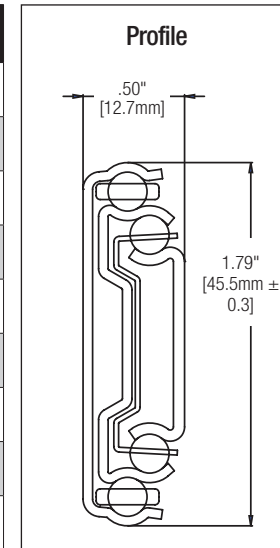

Part Number	Size	Slide Length	Slide Travel	A	B	C	D	E	F	G
GS4270 12	12"	300mm [11.8"]	213mm [8.39"]	—	—	—	156mm [6.14"]	—	—	—
GS4270 14	14"	350mm [13.78"]	303mm [11.93"]	—	—	—	200mm [7.87"]	—	—	—
GS4270 16	16"	400mm [15.75"]	404mm [15.90"]	96mm [3.78"]	—	—	256mm [10.08"]	208mm [8.19"]	—	—
GS4270 18	18"	450mm [17.72"]	455mm [17.91"]	128mm [5.04"]	—	—	294mm [11.57"]	256mm [10.08"]	—	—
GS4270 20	20"	500mm [19.69"]	505mm [19.88"]	96mm [3.78"]	160mm [6.29"]	—	344mm [13.54"]	304mm [11.97"]	—	—
GS4270 22	22"	550mm [21.65"]	555mm [21.85"]	96mm [3.78"]	160mm [6.29"]	—	394mm [15.51"]	224mm [8.82"]	352mm [13.86"]	—
GS4270 24	24"	600mm [23.62"]	605mm [23.82"]	128mm [5.04"]	192mm [7.56"]	—	444mm [17.48"]	224mm [8.82"]	352mm [13.86"]	—
GS4270 26	26"	650mm [25.59"]	655mm [25.79"]	128mm [5.04"]	224mm [8.82"]	416mm [16.38"]	494mm [19.45"]	224mm [8.82"]	352mm [13.86"]	448mm [17.64"]
GS4270 28	28"	700mm [27.56"]	705mm [27.76"]	128mm [5.04"]	224mm [8.82"]	480mm [18.90"]	544mm [21.42"]	224mm [8.82"]	352mm [13.86"]	496mm [19.53"]

Less than Full Extension: 12" = 8.4" Extension; 14" = 11.9" Extension

Product: GS4270 Soft-Close Drawer Slide
Mounting: Side
Clearance: 1/2" [12.7mm +.8mm minus 0]
Load: 100 lb.
Height: 1.79" [45.5mm (±0.3)]

Finish: Zinc Plated
Action: Full Extension (Sizes 16" - 28")
Sizes: 12" [300mm], 14" [350mm], 16" [400mm], 18" [450mm], 20" [500mm], 22" [550mm], 24" [600mm], 26" [650mm], 28" [700mm]

Max. Recommended Drawer Width: 24"
Packaging: 10 Pair and 1 set of instructions per box
 Mounting hardware not included
 Slides are unhandled
Optional Brackets: GS4340 RB Metal Rear Bracket
 Packed 200 pieces per Box