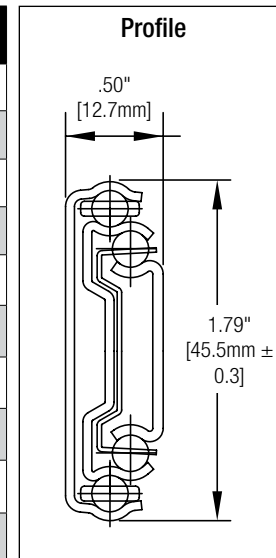

| Part Number               | Size | Slide Length   | Slide Travel    | A             | B             | C              | D              | E              | F              | G             | H              | J              |
|---------------------------|------|----------------|-----------------|---------------|---------------|----------------|----------------|----------------|----------------|---------------|----------------|----------------|
| GS4200 10<br>GS4200 EB 10 | 10"  | 250mm [9.83"]  | 254mm [10.0"]   | —             | —             | 192mm [7.56"]  | —              | —              | —              | —             | —              | —              |
| GS4200 12<br>GS4200 EB 12 | 12"  | 300mm [11.8"]  | 305mm [12.0 in] | —             | —             | 242mm [9.53"]  | —              | —              | —              | 224mm [8.82"] | —              | —              |
| GS4200 14<br>GS4200 EB 14 | 14"  | 350mm [13.78"] | 356mm [14.0"]   | 96mm [3.78"]  | —             | 292mm [11.5"]  | —              | —              | —              | 224mm [8.82"] | —              | —              |
| GS4200 16<br>GS4200 EB 16 | 16"  | 400mm [15.75"] | 406mm [16.0 in] | 96mm [3.78"]  | —             | 342mm [13.46"] | —              | —              | —              | 224mm [8.82"] | 320mm [12.6"]  | —              |
| GS4200 18<br>GS4200 EB 18 | 18"  | 450mm [17.72"] | 453mm [17.8"]   | 128mm [5.03"] | —             | 294mm [11.58"] | 392mm [15.43"] | —              | —              | 224mm [8.82"] | 352mm [13.86"] | —              |
| GS4200 20<br>GS4200 EB 20 | 20"  | 500mm [19.69"] | 515mm [20.3"]   | 96mm [3.78"]  | 160mm [6.3"]  | 344mm [13.54"] | 442mm [17.40"] | —              | —              | 224mm [8.82"] | 416mm [16.38"] | —              |
| GS4200 22<br>GS4200 EB 22 | 22"  | 550mm [21.65"] | 565mm [22.2"]   | 96mm [3.78"]  | 160mm [6.3"]  | 352mm [13.86"] | 394mm [15.51"] | 492mm [19.37"] | —              | 224mm [8.82"] | 352mm [13.86"] | 448mm [17.64"] |
| GS4200 24<br>GS4200 EB 24 | 24"  | 600mm [23.62"] | 615mm [24.2"]   | 128mm [5.03"] | 192mm [7.56"] | 384mm [15.12"] | 444mm [17.48"] | 542mm [21.34"] | —              | 224mm [8.82"] | 352mm [13.86"] | 480mm [18.9"]  |
| GS4200 26<br>GS4200 EB 26 | 26"  | 650mm [25.59"] | 665mm [26.2"]   | 128mm [5.03"] | 224mm [8.82"] | 416mm [16.38"] | 494mm [19.45"] | 592mm [23.31"] | —              | 224mm [8.82"] | 352mm [13.86"] | 544mm [21.42"] |
| GS4200 28<br>GS4200 EB 28 | 28"  | 700mm [27.56"] | 712mm [28.0"]   | 128mm [5.03"] | 224mm [8.82"] | 416mm [16.38"] | 480mm [18.9"]  | 544mm [21.42"] | 642mm [25.28"] | 224mm [8.82"] | 352mm [13.86"] | 544mm [21.42"] |