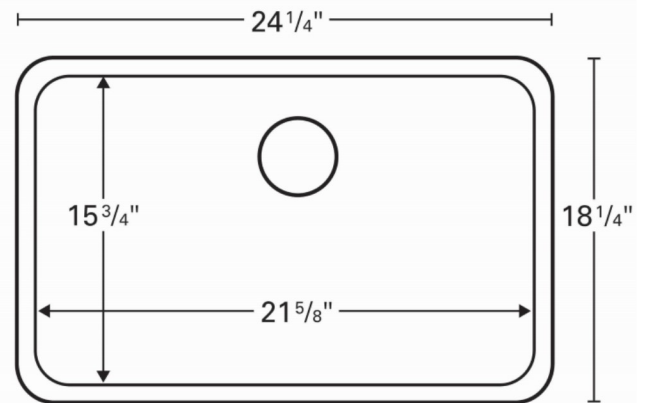

Features and Specifications:

- Single bowl kitchen sink.
- Made of 80% quartz and the finest acrylic resins.
- Outside dimensions: 24-1/4" x 18-1/4" x 8-1/2".
- Inside bowl dimensions: 21-5/8" x 15-3/4" x 8-1/2"
- Rear positioned waste.
- Waste opening: 3-1/2".
- Sink bowl surface has a matte finish.
- Can only be installed in new countertops, not existing countertops with existing sink cutout.
- Undermount installation required. May not be top mounted.
- This sink may be bonded seamlessly in solid surface and laminate. This sink may be under-mounted to all stone products. 1/8" overhang recommended but can also be flush installed.
- Supplied without mounting clips and template.
- Digital templates for CNC machines are available at www.karran.com.
- Basket strainer shown not included with sink.
- Basket strainers in stainless steel or matching colors available as optional accessories.
- Sinks colors available: Black, Bisque, White, Concrete, Brown, Grey

TOP ELEVATION

FRONT ELEVATION

ALL DIMENSIONS ACCURATE TO 1/4"