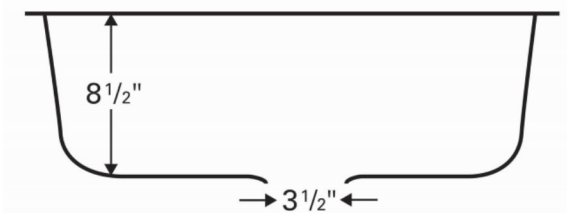

Features and Specifications:

- Single bowl kitchen sink.
- Made of 80% quartz and the finest acrylic resins.
- Outside dimensions: 24-1/4" x 18-1/4" x 8-1/2".
- Inside bowl dimensions: 21-5/8" x 15-3/4" x 8-1/2"
- Rear positioned waste.
- Waste opening: 3-1/2".
- Sink bowl surface has a matte finish.
- Can only be installed in new countertops, not existing countertops with existing sink cutout.
- Undermount installation required. May not be top mounted.
- This sink may be bonded seamlessly in solid surface and laminate. This sink may be under-mounted to all stone products. 1/8" overhang recommended but can also be flush installed.
- Supplied without mounting clips and template.
- Digital templates for CNC machines are available at www.karran.com.
- Basket strainer shown not included with sink.
- Basket strainers in stainless steel or matching colors available as optional accessories.
- Sinks colors available: Black, Bisque, White, Concrete, Brown, Grey

TOP ELEVATION

FRONT ELEVATION

ALL DIMENSIONS ACCURATE TO 1/4"