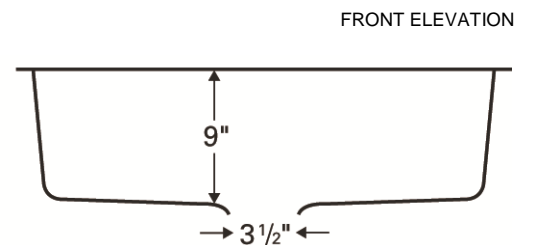

Features and Specifications:

- Large single bowl kitchen sink.
- Made of 80% quartz and the finest acrylic resins.
- Designed for top mount (drop-in) installation in all types of countertop materials.
- Outside dimensions: 33" x 22" x 9".
- Inside bowl dimensions: 30" x 15-3/4" x 9"
- Rear positioned waste.
- Waste opening: 3-1/2".
- Sink bowl surface has a matte finish.
- Supplied with mounting clips and cutout template.
- Basket strainer shown not included with sink.
- Basket strainers in stainless steel or matching colors available as optional accessories.
- Sinks colors available: Black, Bisque, White, Concrete, Brown, Grey
- cUPC Certified

ALL DIMENSIONS ACCURATE TO 1/4"