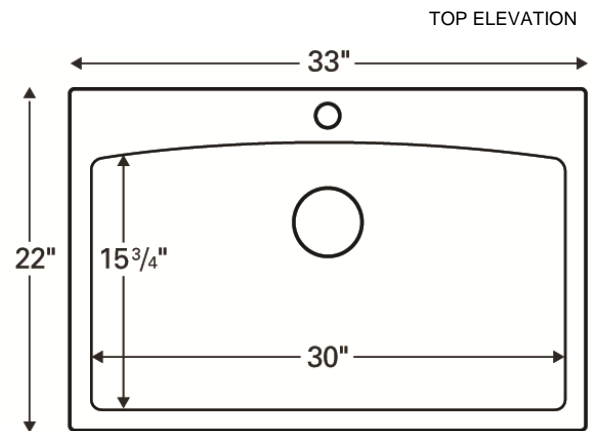

Features and Specifications:

- Large single bowl kitchen sink.
- Made of 80% quartz and the finest acrylic resins.
- Designed for top mount (drop-in) installation in all types of countertop materials.
- Outside dimensions: 33" x 22" x 9".
- Inside bowl dimensions: 30" x 15-3/4" x 9"
- Rear positioned waste.
- Waste opening: 3-1/2".
- Sink bowl surface has a matte finish.
- Supplied with mounting clips and cutout template.
- Basket strainer shown not included with sink.
- Basket strainers in stainless steel or matching colors available as optional accessories.
- Sinks colors available: Black, Bisque, White, Concrete, Brown, Grey
- cUPC Certified

ALL DIMENSIONS ACCURATE TO 1/4"