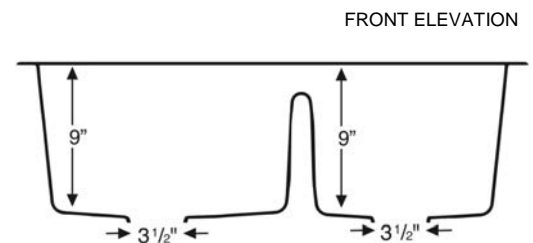

Features and Specifications:

- Large bowl/small bowl kitchen sink.
- Made of 80% quartz and the finest acrylic resins.
- Designed for undermount installation in all solid surface, granite and quartz countertops.
- Outside dimensions: 32" x 21" x 9".
- Inside bowl dimensions:
 Left bowl - 15-1/4" x 18-3/8" x 9"
 Right bowl - 12-7/8" x 16" x 9"
- Rear positioned wastes.
- Waste opening: 3-1/2".
- Sink bowl surface has a matte finish.
- Supplied with mounting clips and cutout template.
- Basket strainers shown not included with sink.
- Basket strainers in stainless steel or matching colors available as optional accessories.
- Sinks colors available: Black, Bisque, White, Concrete, Brown, Grey
- cUPC Certified

ALL DIMENSIONS ACCURATE TO 1/4"