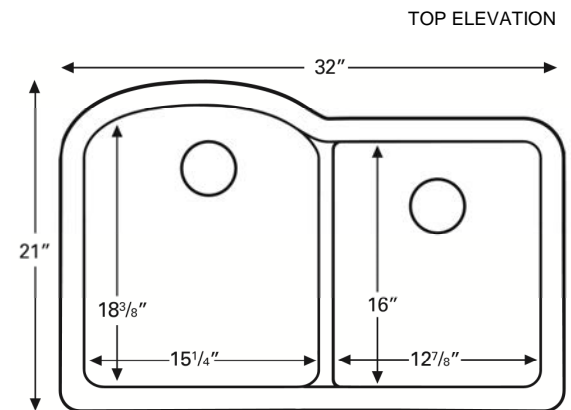

Features and Specifications:

- Large bowl/small bowl kitchen sink.
- Made of 80% quartz and the finest acrylic resins.
- Designed for undermount installation in all solid surface, granite and quartz countertops.
- Outside dimensions: 32" x 21" x 9".
- Inside bowl dimensions:
 Left bowl - 15-1/4" x 18-3/8" x 9"
 Right bowl - 12-7/8" x 16" x 9"
- Rear positioned wastes.
- Waste opening: 3-1/2".
- Sink bowl surface has a matte finish.
- Supplied with mounting clips and cutout template.
- Basket strainers shown not included with sink.
- Basket strainers in stainless steel or matching colors available as optional accessories.
- Sinks colors available: Black, Bisque, White, Concrete, Brown, Grey
- cUPC Certified

ALL DIMENSIONS ACCURATE TO 1/4"