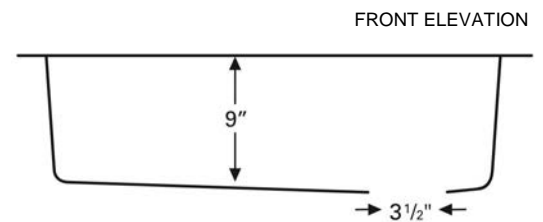

Features and Specifications:

- Large single bowl kitchen sink.
- Made of 80% quartz and the finest acrylic resins.
- Designed for undermount installation in all solid surface, granite and quartz countertops.
- Outside dimensions: 31-5/8" x 19-1/8" x 9".
- Inside bowl dimensions: 29" x 16-3/8" x 9".
- Offset waste.
- Waste opening: 3-1/2".
- Sink bowl surface has a matte finish.
- Supplied with mounting clips and cutout template.
- Basket strainer shown not included with sink.
- Basket strainers in stainless steel or matching colors available as optional accessories.
- Sinks colors available: Black, Bisque, White, Concrete, Brown, Grey
- Sink is reversible
- cUPC Certified

ALL DIMENSIONS ACCURATE TO 1/4"