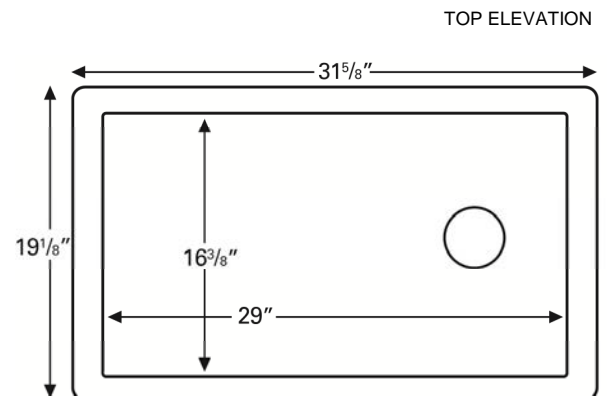

Features and Specifications:

- Large single bowl kitchen sink.
- Made of 80% quartz and the finest acrylic resins.
- Designed for undermount installation in all solid surface, granite and quartz countertops.
- Outside dimensions: 31-5/8" x 19-1/8" x 9".
- Inside bowl dimensions: 29" x 16-3/8" x 9".
- Offset waste.
- Waste opening: 3-1/2".
- Sink bowl surface has a matte finish.
- Supplied with mounting clips and cutout template.
- Basket strainer shown not included with sink.
- Basket strainers in stainless steel or matching colors available as optional accessories.
- Sinks colors available: Black, Bisque, White, Concrete, Brown, Grey
- Sink is reversible
- cUPC Certified

ALL DIMENSIONS ACCURATE TO 1/4"