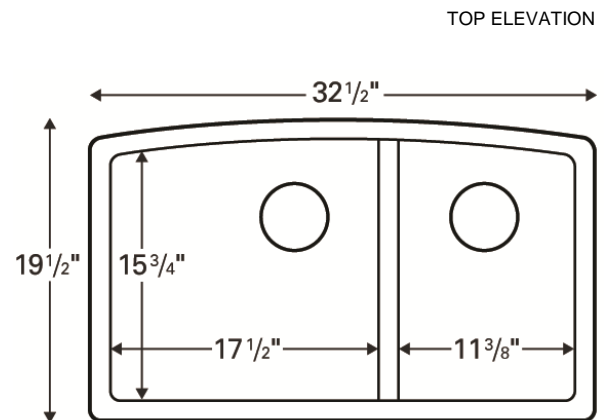

Features and Specifications:

- Large/small bowl kitchen sink.
- Made of 80% quartz and the finest acrylic resins.
- Designed for undermount installation in all solid surface, granite and quartz countertops.
- Outside dimensions: 32-1/2" x 19-1/2" x 9".
- Inside bowl dimensions:
 Left bowl - 17-1/2" x 15-3/4" x 9"
 Right bowl - 11-3/8" x 15-3/4" x 9"
- Rear positioned wastes.
- Waste opening: 3-1/2".
- Sink bowl surface has a matte finish.
- Supplied with mounting clips and cutout template.
- Basket strainers shown not included with sink.
- Basket strainers in stainless steel or matching colors available as optional accessories.
- Sinks colors available: Black, Bisque, White, Concrete, Brown, Grey
- cUPC Certified

ALL DIMENSIONS ACCURATE TO 1/4"