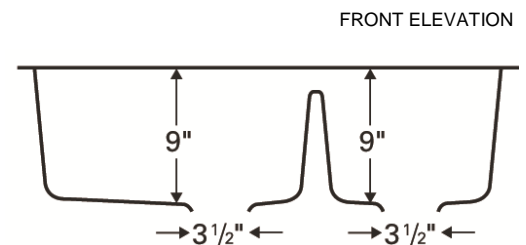

Features and Specifications:

- Large/small bowl kitchen sink.
- Made of 80% quartz and the finest acrylic resins.
- Designed for undermount installation in all solid surface, granite and quartz countertops.
- Outside dimensions: 32-1/2" x 19-1/2" x 9".
- Inside bowl dimensions:
 Left bowl - 17-1/2" x 15-3/4" x 9"
 Right bowl - 11-3/8" x 15-3/4" x 9"
- Rear positioned wastes.
- Waste opening: 3-1/2".
- Sink bowl surface has a matte finish.
- Supplied with mounting clips and cutout template.
- Basket strainers shown not included with sink.
- Basket strainers in stainless steel or matching colors available as optional accessories.
- Sinks colors available: Black, Bisque, White, Concrete, Brown, Grey
- cUPC Certified

ALL DIMENSIONS ACCURATE TO 1/4"