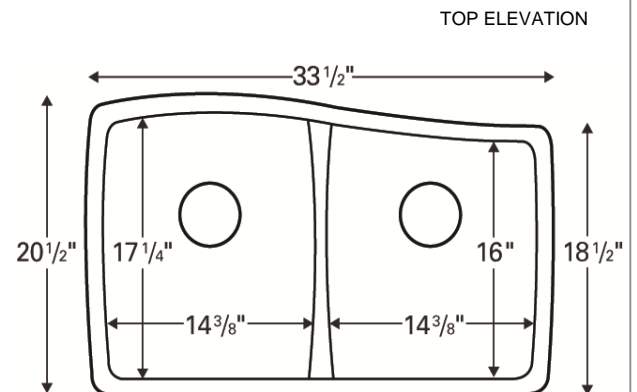

Features and Specifications:

- Double equal bowl kitchen sink.
- Made of 80% quartz and the finest acrylic resins.
- Designed for undermount installation in all solid surface, granite and quartz countertops.
- Outside dimensions: 33-1/2" x 20-1/2" x 9".
- Inside bowl dimensions:
 Left bowl - 14-3/8" x 17-1/4" x 9"
 Right bowl - 14-3/8" x 16" x 9"
- Rear positioned wastes.
- Waste opening: 3-1/2".
- Sink bowl surface has a matte finish.
- Supplied with mounting clips and cutout template.
- Basket strainers shown not included with sink.
- Basket strainers in stainless steel or matching colors available as optional accessories.
- Sinks colors available: Black, Bisque, White, Concrete, Brown, Grey
- cUPC Certified

ALL DIMENSIONS ACCURATE TO 1/4"