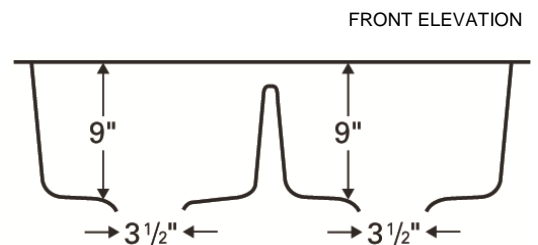

Features and Specifications:

- Double equal bowl kitchen sink.
- Made of 80% quartz and the finest acrylic resins.
- Designed for undermount installation in all solid surface, granite and quartz countertops.
- Outside dimensions: 33-1/2" x 20-1/2" x 9".
- Inside bowl dimensions:
 Left bowl - 14-3/8" x 17-1/4" x 9"
 Right bowl - 14-3/8" x 16" x 9"
- Rear positioned wastes.
- Waste opening: 3-1/2".
- Sink bowl surface has a matte finish.
- Supplied with mounting clips and cutout template.
- Basket strainers shown not included with sink.
- Basket strainers in stainless steel or matching colors available as optional accessories.
- Sinks colors available: Black, Bisque, White, Concrete, Brown, Grey
- cUPC Certified

ALL DIMENSIONS ACCURATE TO 1/4"