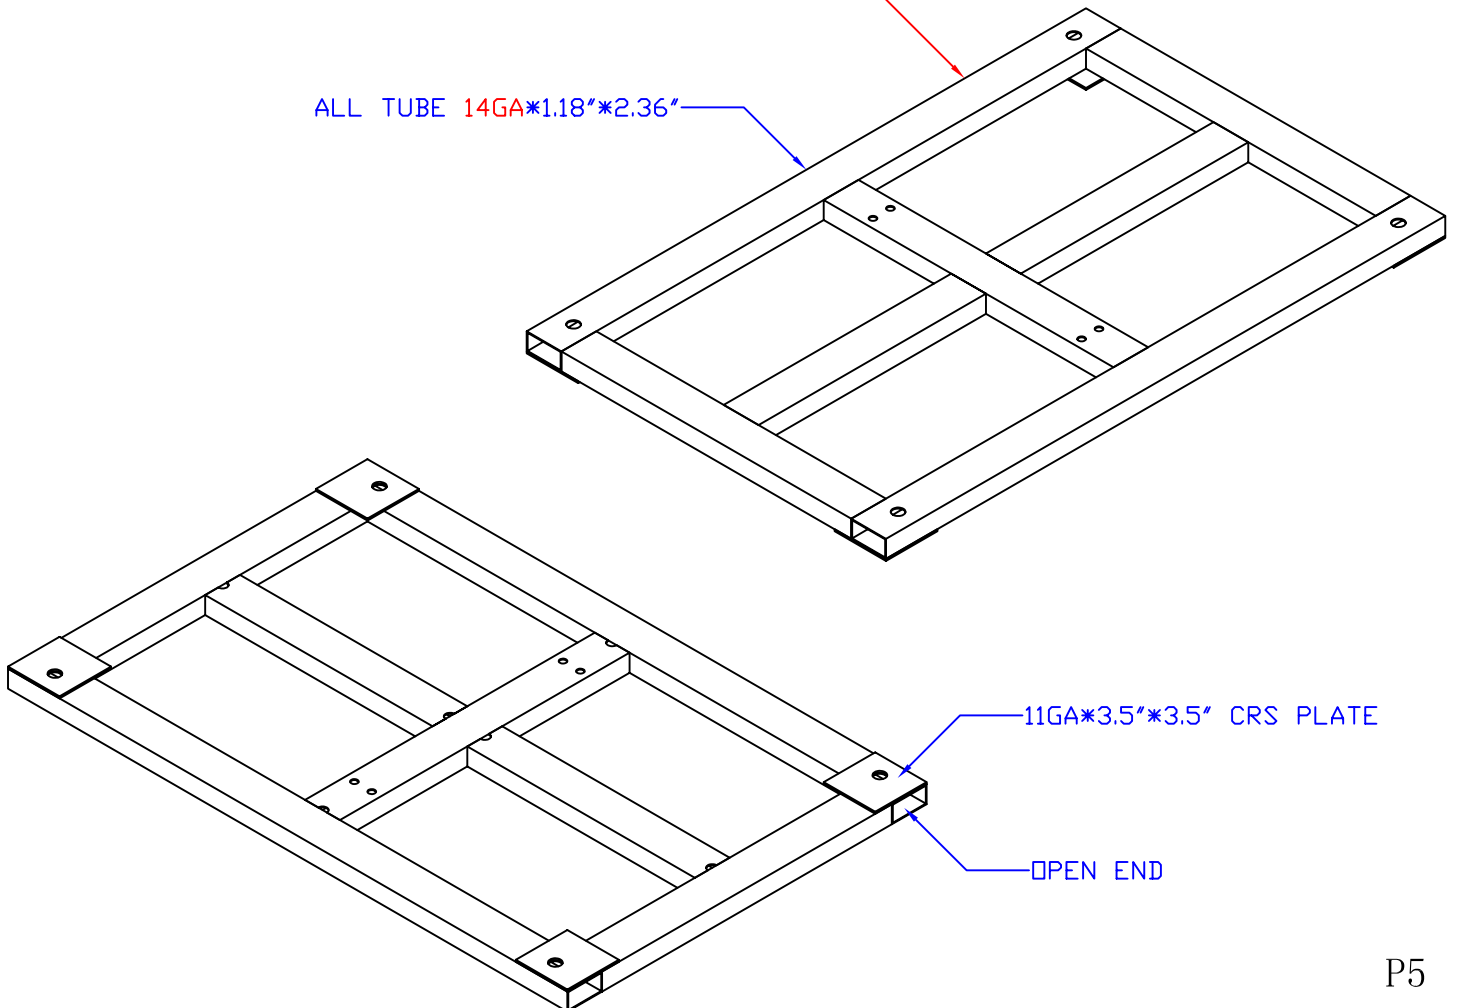

ALL TUBE 14GA*1.18"*2.36"

Heavy Duty Panel Rack

Finish: Powder Coat Red