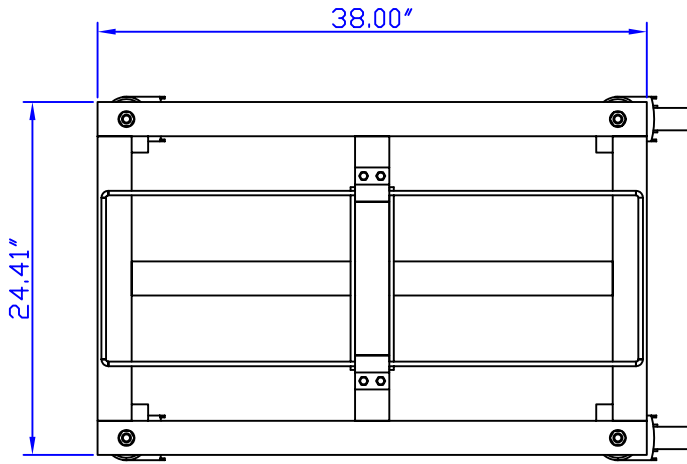

Heavy Duty Panel Rack

Finish: Powder Coat Red