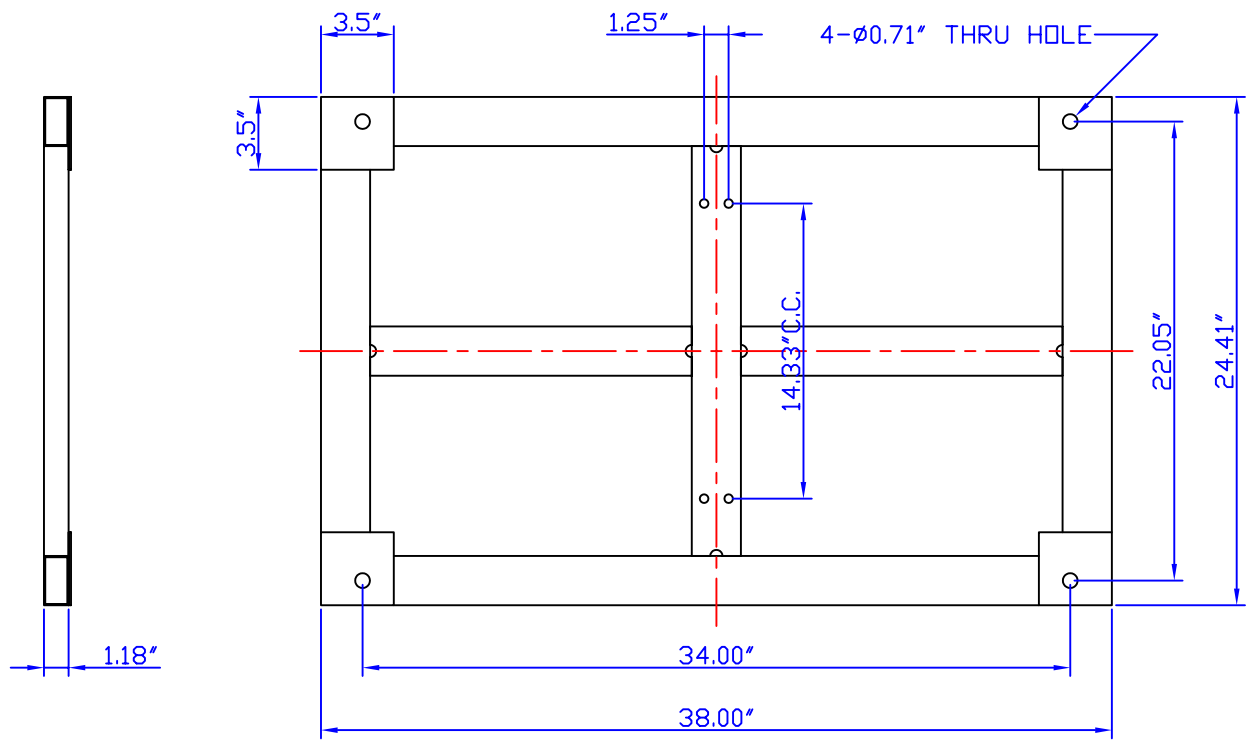

Heavy Duty Panel Rack

Finish: Powder Coat Red