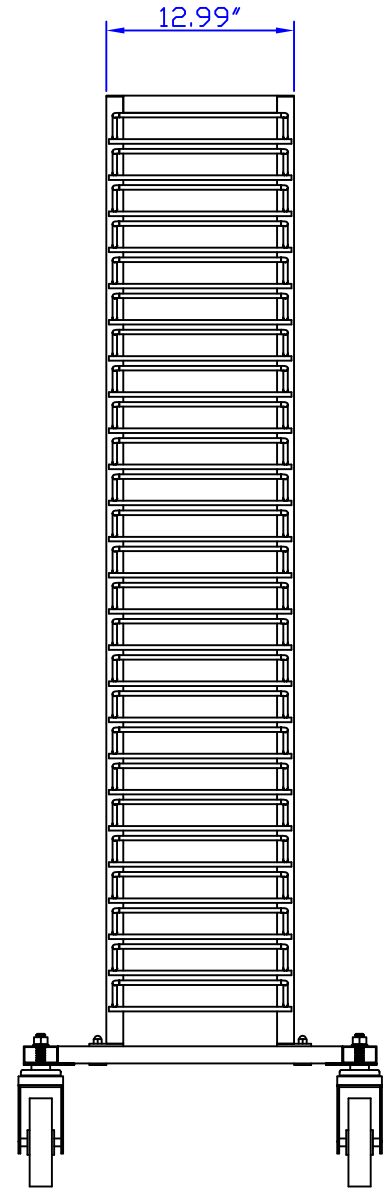

Heavy Duty Panel Rack

Finish: Powder Coat Red

Each shelf
holds up to 25 lbs.

Rack holds up to 1580 lbs.

Four wheels
hold up to 1720 lbs.

Base holds up to 1580 lbs.

Four wheels two locking two no locking

Heavy Duty Panel Rack

Finish: Powder Coat Red

Heavy Duty Panel Rack

Finish: Powder Coat Red

Heavy Duty Panel Rack

Finish: Powder Coat Red

Heavy Duty Panel Rack

Finish: Powder Coat Red

Base holds up to 1580 lbs.

ALL TUBE 14GA*1.18"*2.36"

Heavy Duty Panel Rack

Finish: Powder Coat Red