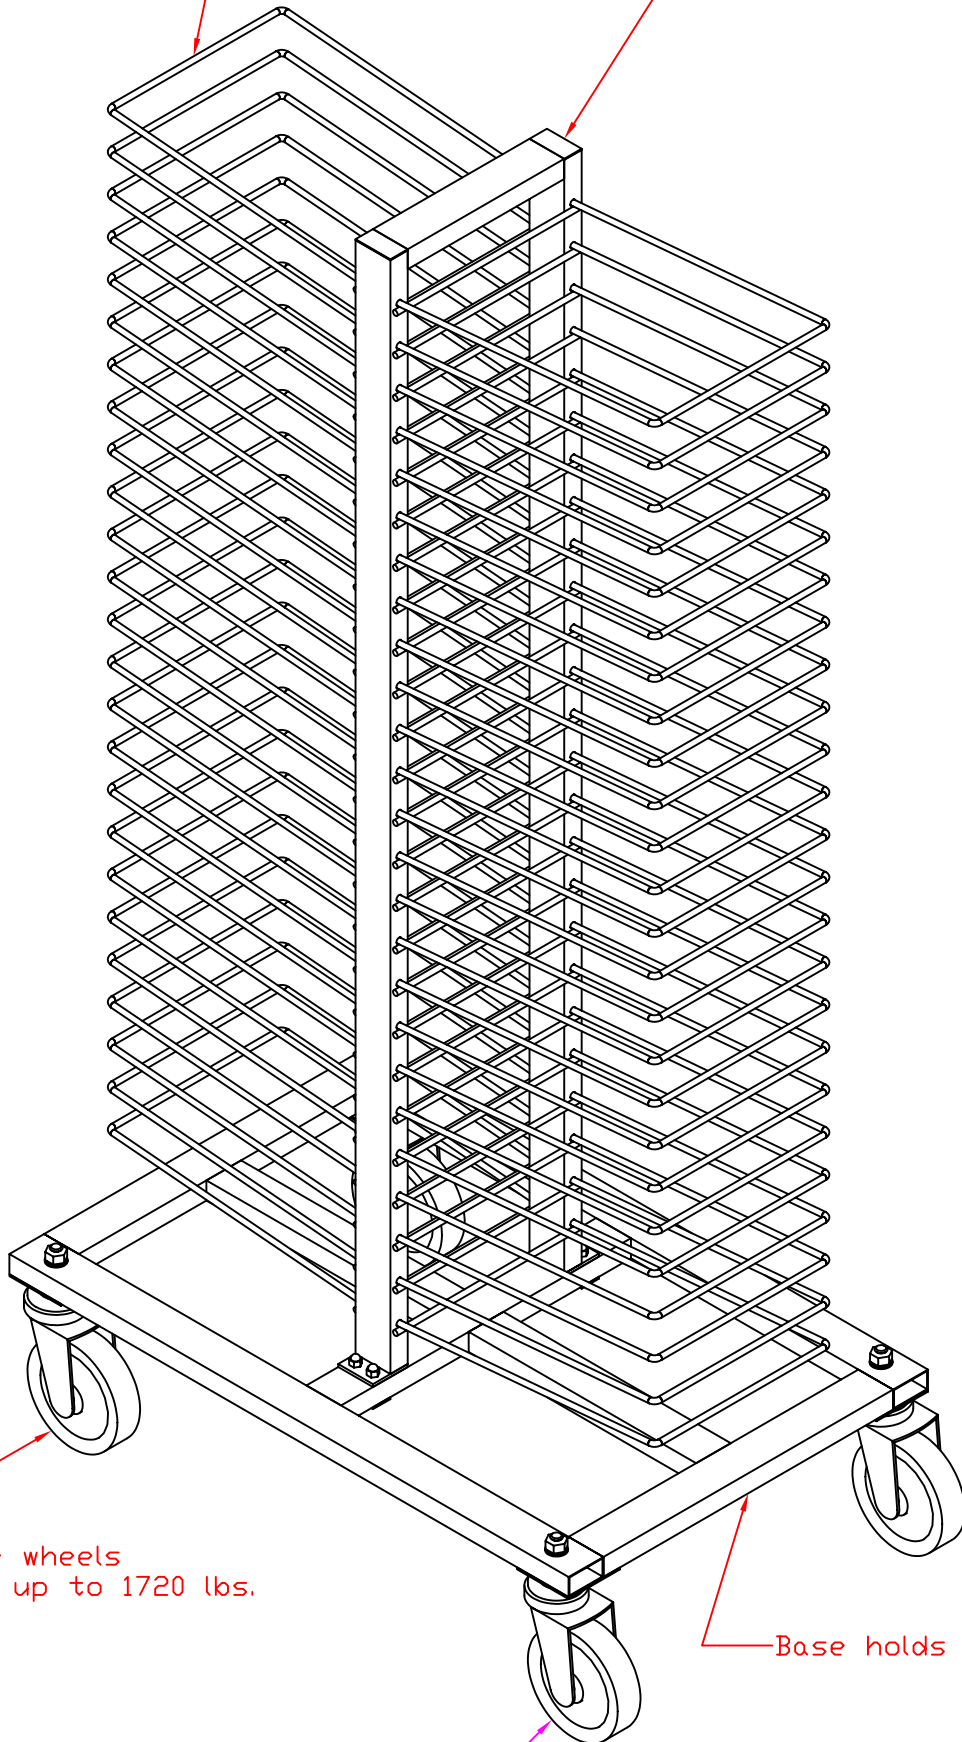

Heavy Duty Panel Rack

Finish: Powder Coat Red

Each shelf
holds up to 25 lbs.

Rack holds up to 1580 lbs.

Four wheels
hold up to 1720 lbs.

Base holds up to 1580 lbs.

Four wheels two locking two no locking

Heavy Duty Panel Rack

Finish: Powder Coat Red

Heavy Duty Panel Rack

Finish: Powder Coat Red

Heavy Duty Panel Rack

Finish: Powder Coat Red

Heavy Duty Panel Rack

Finish: Powder Coat Red

Base holds up to 1580 lbs.

ALL TUBE 14GA*1.18"*2.36"

Heavy Duty Panel Rack

Finish: Powder Coat Red