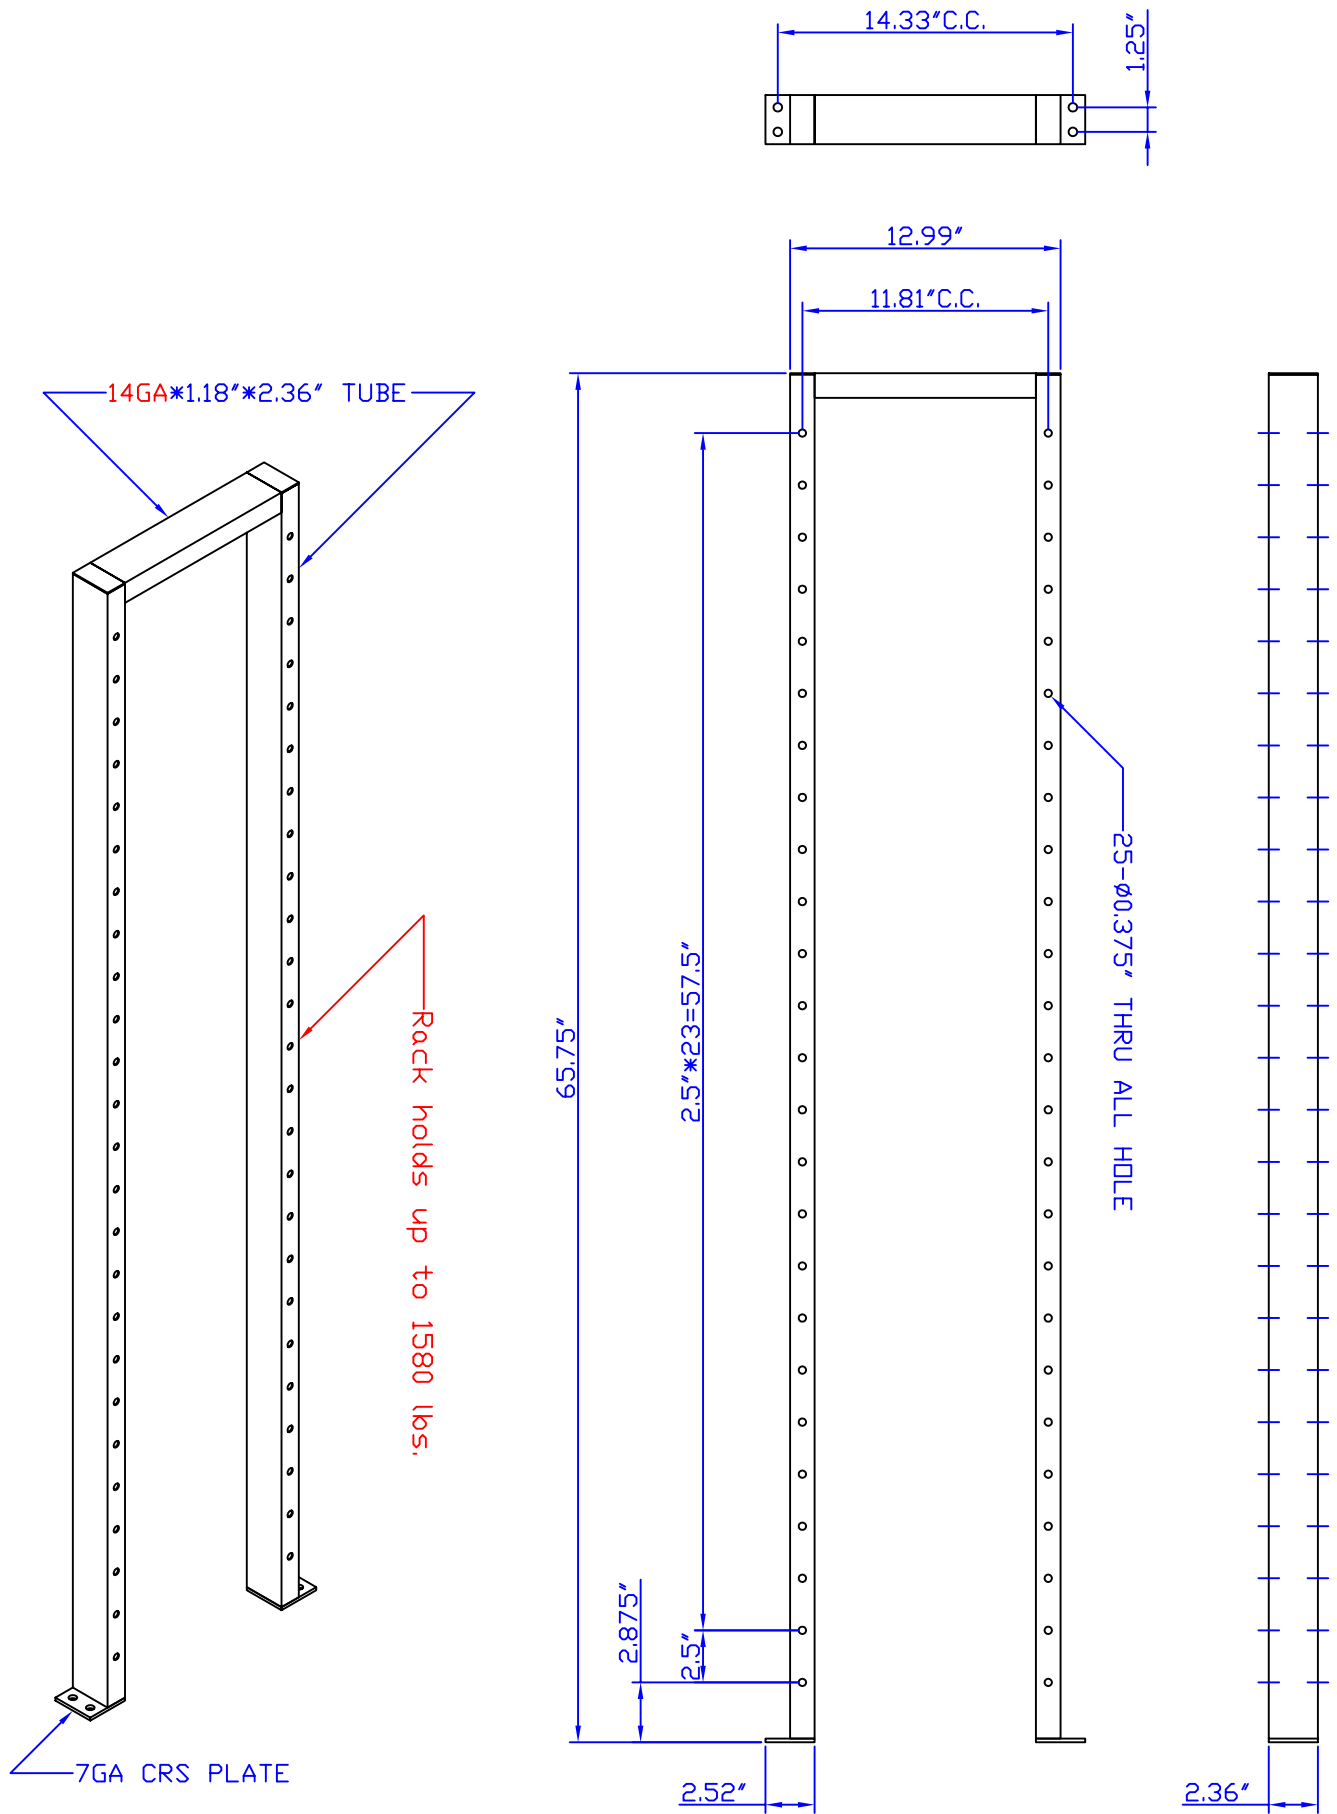

Finish: Powder Coat Red

Heavy Duty Panel Rack

Finish: Powder Coat Red

Heavy Duty Panel Rack

Finish: Powder Coat Red

Heavy Duty Panel Rack

Finish: Powder Coat Red

Base holds up to 1580 lbs.

ALL TUBE 14GA*1.18"*2.36"

Heavy Duty Panel Rack

Finish: Powder Coat Red