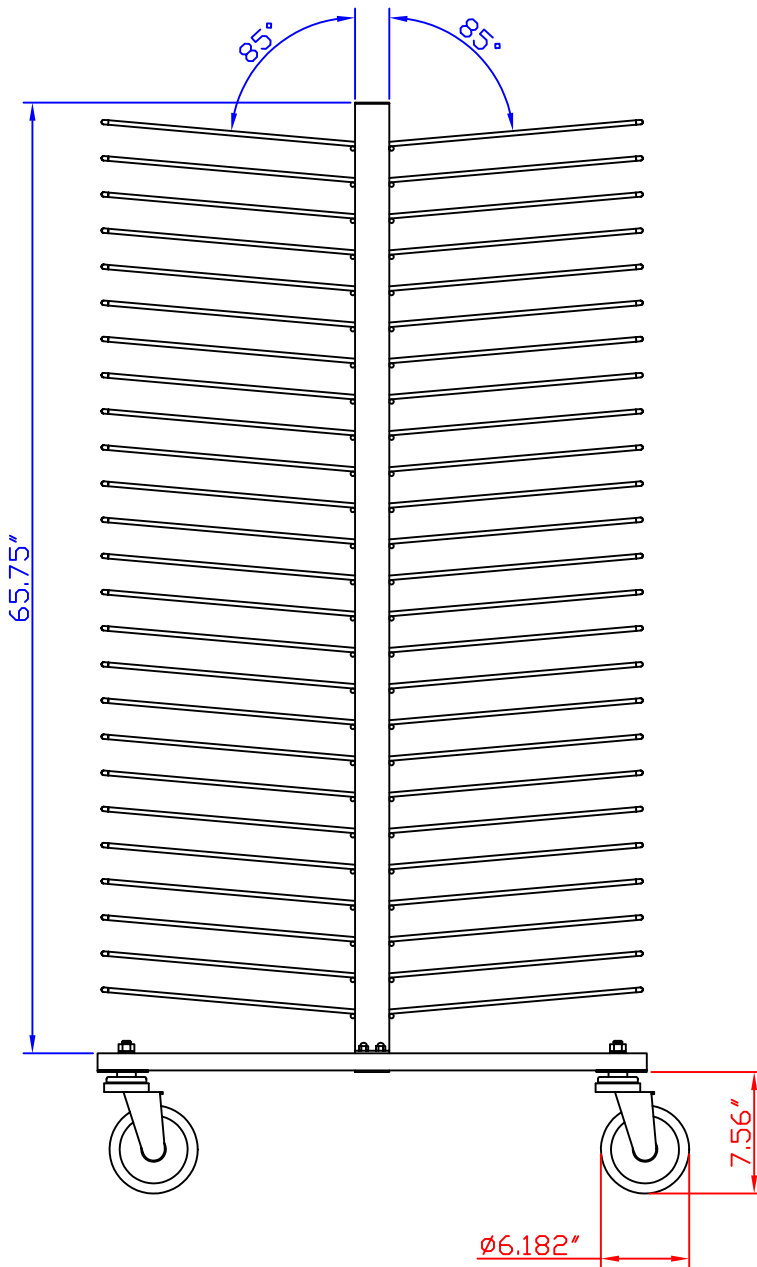

Heavy Duty Panel Rack

Finish: Powder Coat Red

Each shelf
holds up to 25 lbs.

Rack holds up to 1580 lbs.

Four wheels
hold up to 1720 lbs.

Base holds up to 1580 lbs.

Four wheels two locking two no locking

Heavy Duty Panel Rack

Finish: Powder Coat Red

Heavy Duty Panel Rack

Finish: Powder Coat Red

Heavy Duty Panel Rack

Finish: Powder Coat Red

Heavy Duty Panel Rack

Finish: Powder Coat Red

Base holds up to 1580 lbs.

ALL TUBE 14GA*1.18"*2.36"

Heavy Duty Panel Rack

Finish: Powder Coat Red