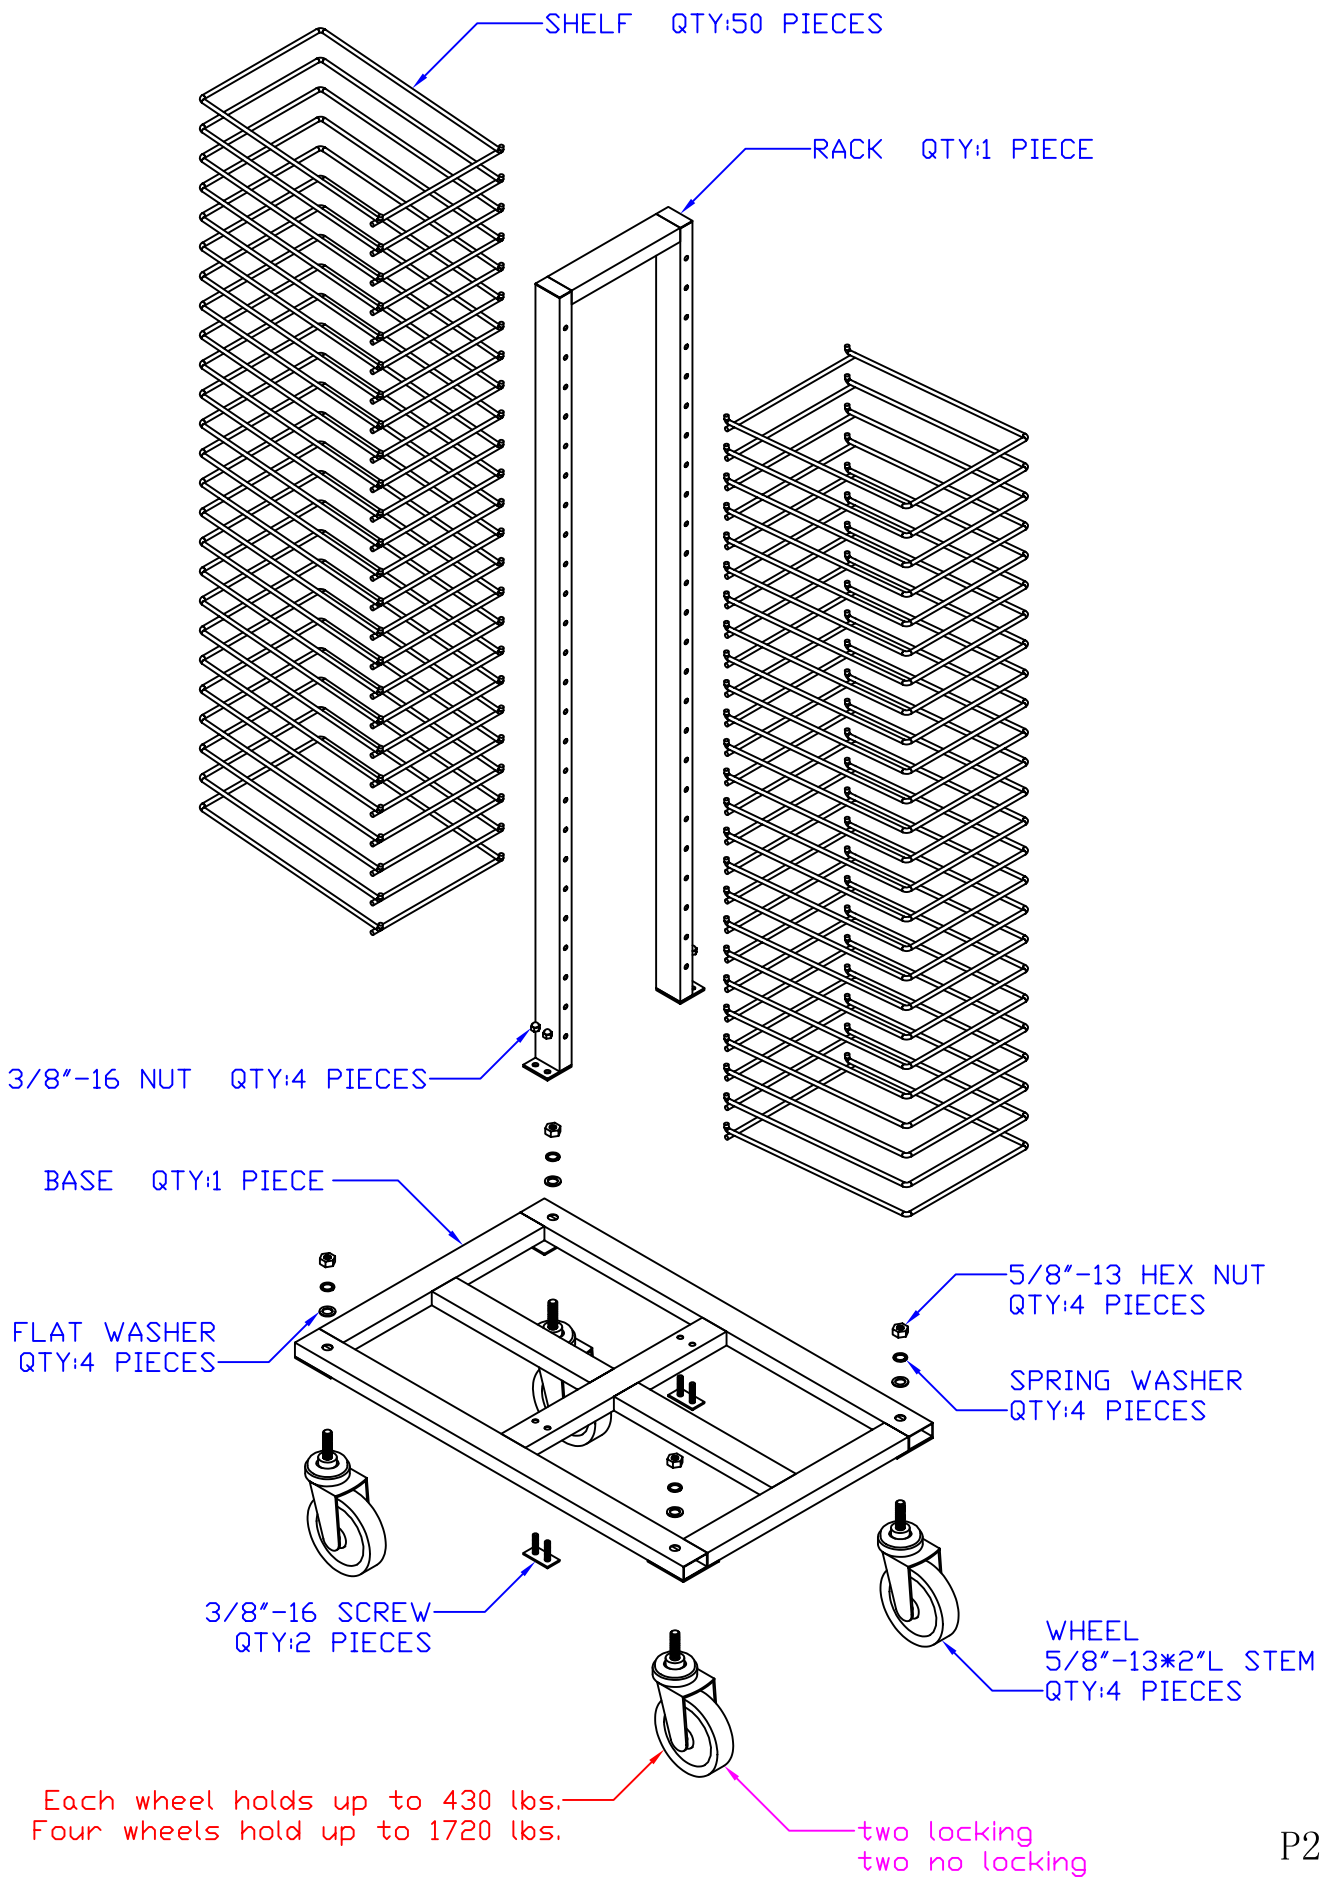

Heavy Duty Panel Rack

Finish: Powder Coat Red

Each shelf
holds up to 25 lbs.

Rack holds up to 1580 lbs.

Four wheels
hold up to 1720 lbs.

Base holds up to 1580 lbs.

Four wheels two locking two no locking

Heavy Duty Panel Rack

Finish: Powder Coat Red

Heavy Duty Panel Rack

Finish: Powder Coat Red

Heavy Duty Panel Rack

Finish: Powder Coat Red

Heavy Duty Panel Rack

Finish: Powder Coat Red

Base holds up to 1580 lbs.

ALL TUBE 14GA*1.18"*2.36"

Heavy Duty Panel Rack

Finish: Powder Coat Red