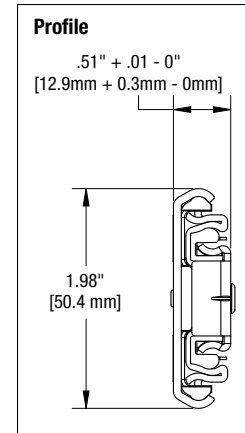

8600 Full Extension Ball-Bearing Heavy-Duty Drawer Slide

Model: 8600 Full Extension Drawer Slide

Mounting: Side

Disconnect: Butterfly Lever

Hole Pattern: 32mm and Traditional

Face Frame Mounting: Yes

Type: Ball-Bearing

Travel: Full Extension

Finish: Zinc

Length: 12", 14", 16", 18", 20", 22", 24", 26", 28"

Clearance: .51" + .01" - .0" on each side

Height: 1.98" [50.4mm]

Packaging: Bulk Pack (8600B): all sizes - 5 pair per carton

Action: Telescopic

Slide Configuration: Unhanded

Load Rating: 150 lb.*

Load Rating: 200 lb.*

Max. Drawer Width: 36"

Max. Drawer Width: 18"

Slides: 18"

Slides: 18"

Drawer Width: 36"

Drawer Width: 18"

Cycles: 50,000
(center pull)

Cycles: 25,000
(center pull)

SKU Number	Slide Size inch/mm	Length inch/mm	Travel inch/mm	A inch/mm	B inch/mm	C inch/mm	D inch/mm	E inch/mm	F inch/mm	G Inch/mm	H Inch/mm	I Inch/mm
8600B 12	12" [300mm]	11.81" [300mm]	12" [305mm]	-	-	-	-	8.82" [224mm]	5.04" [128mm]	8.82" [224mm]	-	-
8600B 14	14" [350mm]	13.78" [350mm]	14" [356mm]	5.04" [128mm]	-	-	-	10.08" [256mm]	5.04" [128mm]	8.82" [224mm]	-	-
8600B 16	16" [400mm]	15.75" [400mm]	16" [406mm]	5.04" [128mm]	-	-	-	11.34" [288mm]	5.04" [128mm]	8.82" [224mm]	12.60" [320mm]	-
8600B 18	18" [450mm]	17.72" [450mm]	18" [457mm]	5.04" [128mm]	-	-	-	12.60" [320mm]	5.04" [128mm]	8.82" [224mm]	13.86" [352mm]	-
8600B 20	20" [500mm]	19.69" [500mm]	20" [508mm]	5.04" [128mm]	12.60" [320mm]	-	-	16.38" [416mm]	5.04" [128mm]	8.82" [224mm]	13.86" [352mm]	-
8600B 22	22" [550mm]	21.65" [550mm]	22" [559mm]	5.04" [128mm]	12.60" [320mm]	-	-	16.38" [416mm]	5.04" [128mm]	8.82" [224mm]	13.86" [352mm]	17.64" [448mm]
8600B 24	24" [600mm]	23.62" [600mm]	24" [610mm]	5.04" [128mm]	8.82" [224mm]	16.38" [416mm]	-	20.16" [512mm]	5.04" [128mm]	8.82" [224mm]	13.86" [352mm]	18.90" [480mm]
8600B 26	26" [650mm]	25.59" [650mm]	26" [660mm]	5.04" [128mm]	8.82" [224mm]	16.38" [416mm]	-	20.16" [512mm]	5.04" [128mm]	8.82" [224mm]	13.86" [352mm]	21.42" [544mm]
8600B 28	28" [700mm]	27.56" [700mm]	28" [711mm]	5.04" [128mm]	8.82" [224mm]	16.38" [416mm]	20.16" [512mm]	23.94" [608mm]	5.04" [128mm]	8.82" [224mm]	13.86" [352mm]	21.42" [544mm]