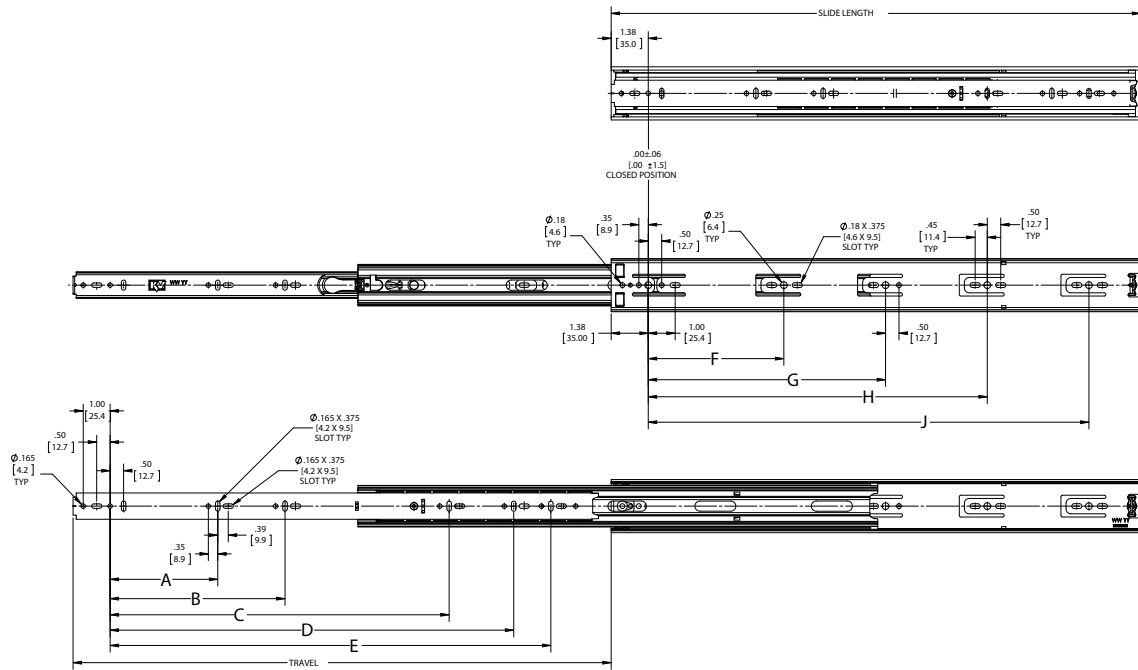

8600 Full Extension Ball-Bearing Heavy-Duty Drawer Slide

Model: 8600 Full Extension Drawer Slide

Mounting: Side

Disconnect: Butterfly Lever

Hole Pattern: 32mm and Traditional

Face Frame Mounting: Yes

Type: Ball-Bearing

Travel: Full Extension

Finish: Zinc

Length: 12", 14", 16", 18", 20", 22", 24", 26", 28"

Clearance: .51" + .01" - .0" on each side

Height: 1.98" [50.4mm]

Packaging: Bulk Pack (8600B): all sizes - 5 pair per carton

Action: Telescopic

Slide Configuration: Unhanded

Load Rating: 150 lb.*

Load Rating: 200 lb.*

Max. Drawer Width: 36"

Max. Drawer Width: 18"

Slides: 18"

Slides: 18"

Drawer Width: 36"

Drawer Width: 18"

Cycles: 50,000
(center pull)

Cycles: 25,000
(center pull)

SKU Number	Slide Size inch/mm	Length inch/mm	Travel inch/mm	A inch/mm	B inch/mm	C inch/mm	D inch/mm	E inch/mm	F inch/mm	G Inch/mm	H Inch/mm	I Inch/mm
8600B 12	12" [300mm]	11.81" [300mm]	12" [305mm]	-	-	-	-	8.82" [224mm]	5.04" [128mm]	8.82" [224mm]	-	-
8600B 14	14" [350mm]	13.78" [350mm]	14" [356mm]	5.04" [128mm]	-	-	-	10.08" [256mm]	5.04" [128mm]	8.82" [224mm]	-	-
8600B 16	16" [400mm]	15.75" [400mm]	16" [406mm]	5.04" [128mm]	-	-	-	11.34" [288mm]	5.04" [128mm]	8.82" [224mm]	12.60" [320mm]	-
8600B 18	18" [450mm]	17.72" [450mm]	18" [457mm]	5.04" [128mm]	-	-	-	12.60" [320mm]	5.04" [128mm]	8.82" [224mm]	13.86" [352mm]	-
8600B 20	20" [500mm]	19.69" [500mm]	20" [508mm]	5.04" [128mm]	12.60" [320mm]	-	-	16.38" [416mm]	5.04" [128mm]	8.82" [224mm]	13.86" [352mm]	-
8600B 22	22" [550mm]	21.65" [550mm]	22" [559mm]	5.04" [128mm]	12.60" [320mm]	-	-	16.38" [416mm]	5.04" [128mm]	8.82" [224mm]	13.86" [352mm]	17.64" [448mm]
8600B 24	24" [600mm]	23.62" [600mm]	24" [610mm]	5.04" [128mm]	8.82" [224mm]	16.38" [416mm]	-	20.16" [512mm]	5.04" [128mm]	8.82" [224mm]	13.86" [352mm]	18.90" [480mm]
8600B 26	26" [650mm]	25.59" [650mm]	26" [660mm]	5.04" [128mm]	8.82" [224mm]	16.38" [416mm]	-	20.16" [512mm]	5.04" [128mm]	8.82" [224mm]	13.86" [352mm]	21.42" [544mm]
8600B 28	28" [700mm]	27.56" [700mm]	28" [711mm]	5.04" [128mm]	8.82" [224mm]	16.38" [416mm]	20.16" [512mm]	23.94" [608mm]	5.04" [128mm]	8.82" [224mm]	13.86" [352mm]	21.42" [544mm]